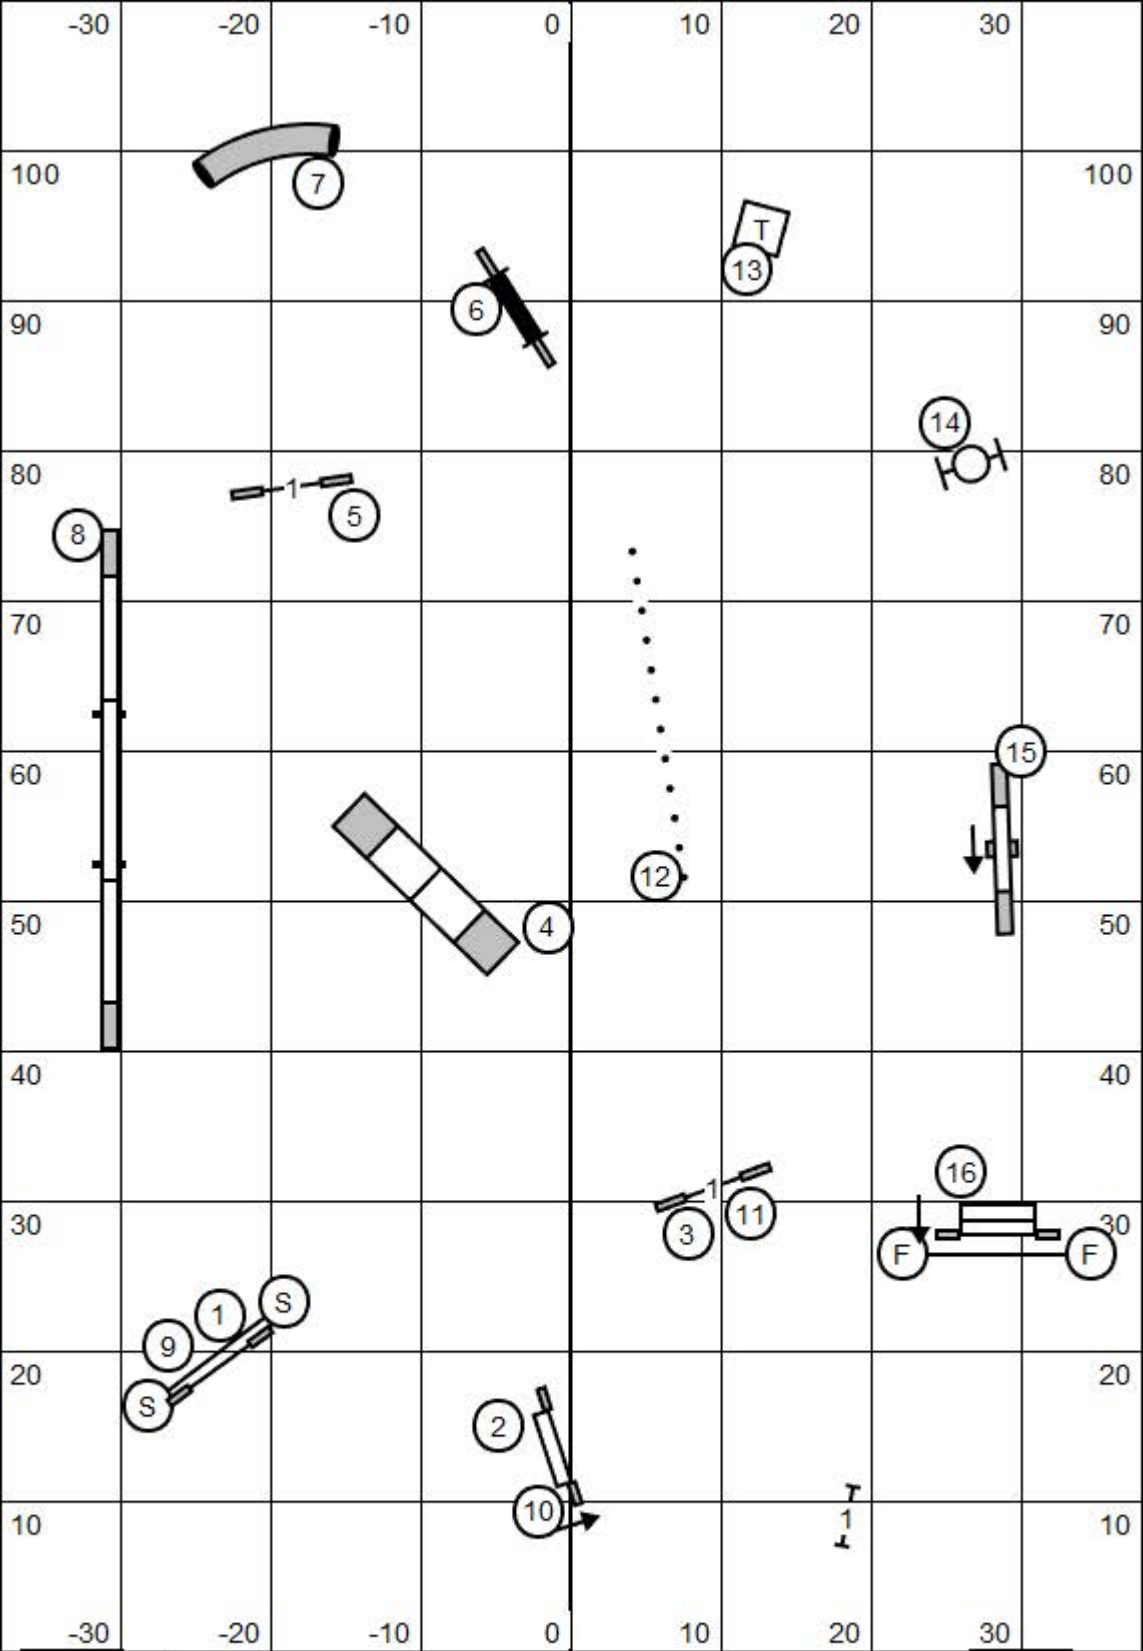

Blue Ridge Dog Training Club

Winchester Sportplex (76' x 110') ~ Winchester, VA

AKC Judge Laura Kuterback ~ 12/02/2023

Gate

T / S

Gate

Exc/Master Standard

Blue Ridge Dog Training Club

Winchester Sportplex (76' x 110') ~ Winchester, VA

AKC Judge Laura Kuterback ~ 12/02/2023

Gate

T / S

Gate

Open Standard

Blue Ridge Dog Training Club

Winchester Sportplex (76' x 110') ~ Winchester, VA