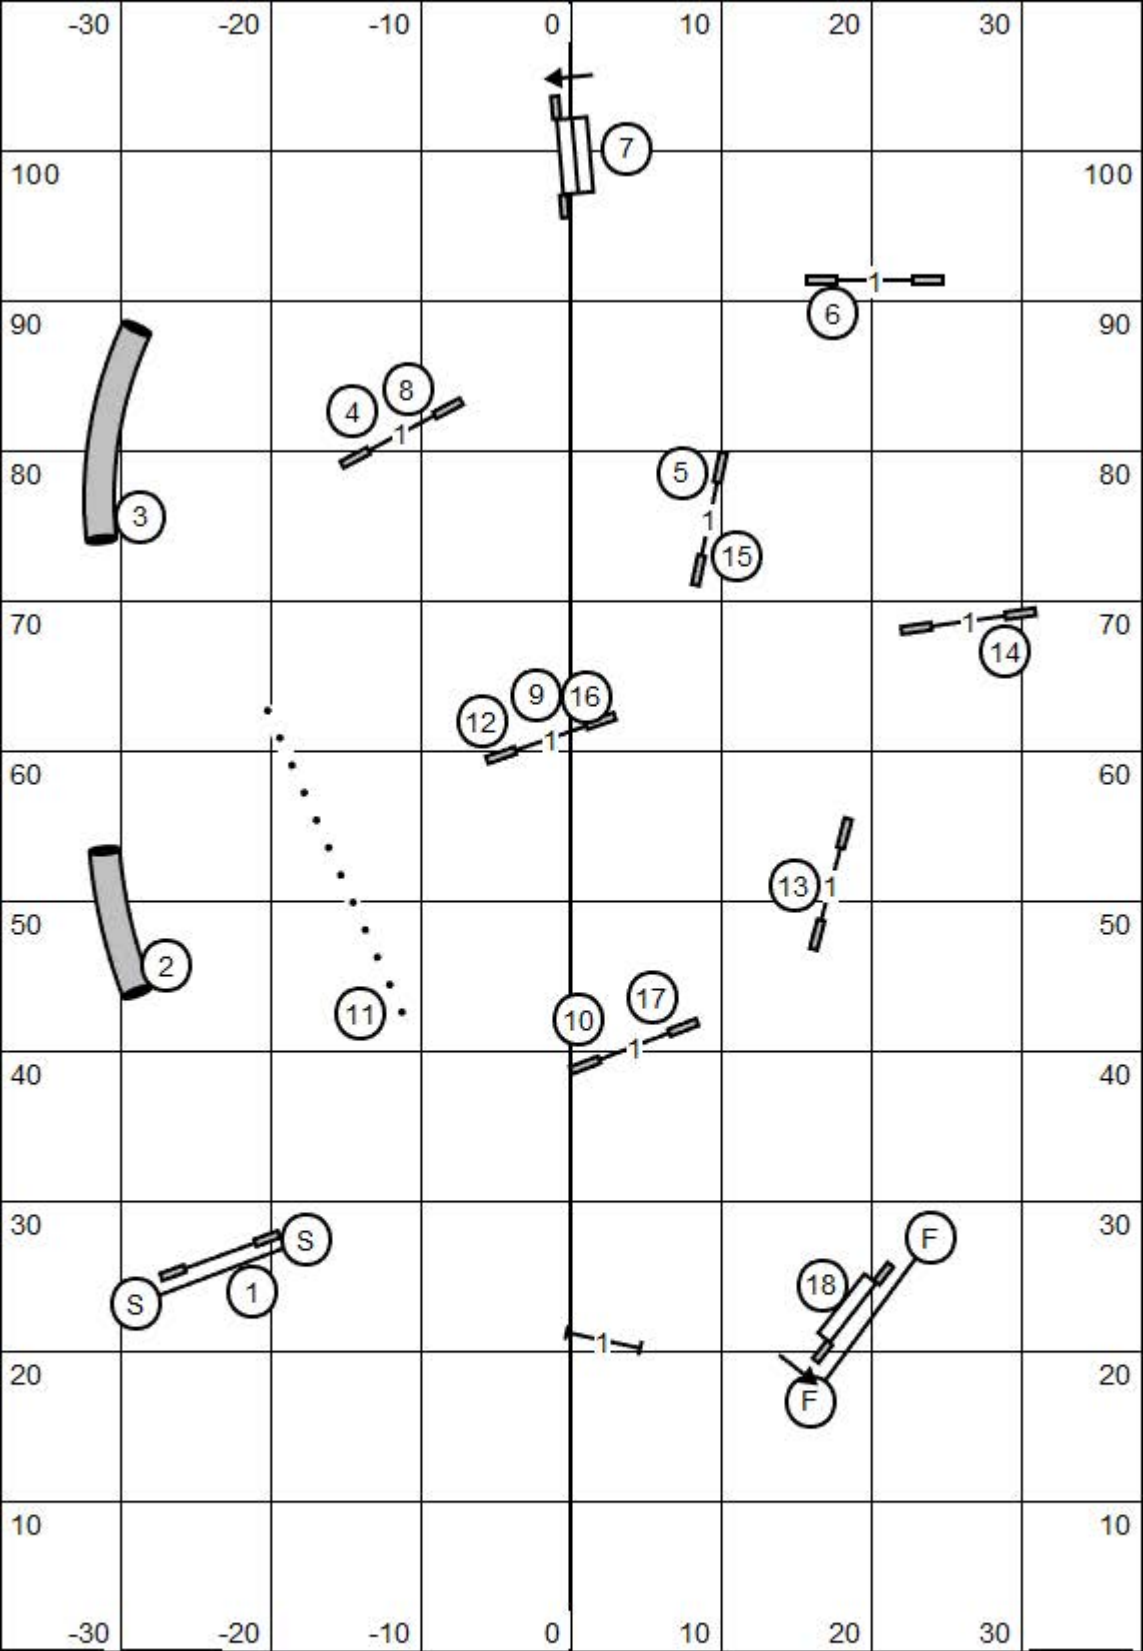

Gate T / S Gate

Premier Jumpers w/ Weaves

Blue Ridge Dog Training Club

Winchester Sportplex (76' x 110') ~ Winchester, VA

AKC Judge Laura Kuterback ~ 12/02/2023

Exc/Master Jumpers w/ Weaves

Blue Ridge Dog Training Club

Winchester Sportplex (76' x 110') ~ Winchester, VA

AKC Judge Laura Kuterback ~ 12/02/2023

Gate T / S Gate

Open Jumpers w/ Weaves

Blue Ridge Dog Training Club

Winchester Sportplex (76' x 110') ~ Winchester, VA
 AKC Judge Laura Kuterback ~ 12/02/2023

Gate T / S Gate

Novice Jumpers w/ Weaves

Blue Ridge Dog Training Club

Winchester Sportplex (76' x 110') ~ Winchester, VA
 AKC Judge Laura Kuterback ~ 12/02/2023

Gate

T / S

Gate

Time 2 Beat

Winchester Sportplex (76' x 110') ~ Winchester, VA

AKC Judge Laura Kuterback ~ 12/02/2023

Gate

T / S

Gate

Open Standard

Blue Ridge Dog Training Club

Winchester Sportplex (76' x 110') ~ Winchester, VA