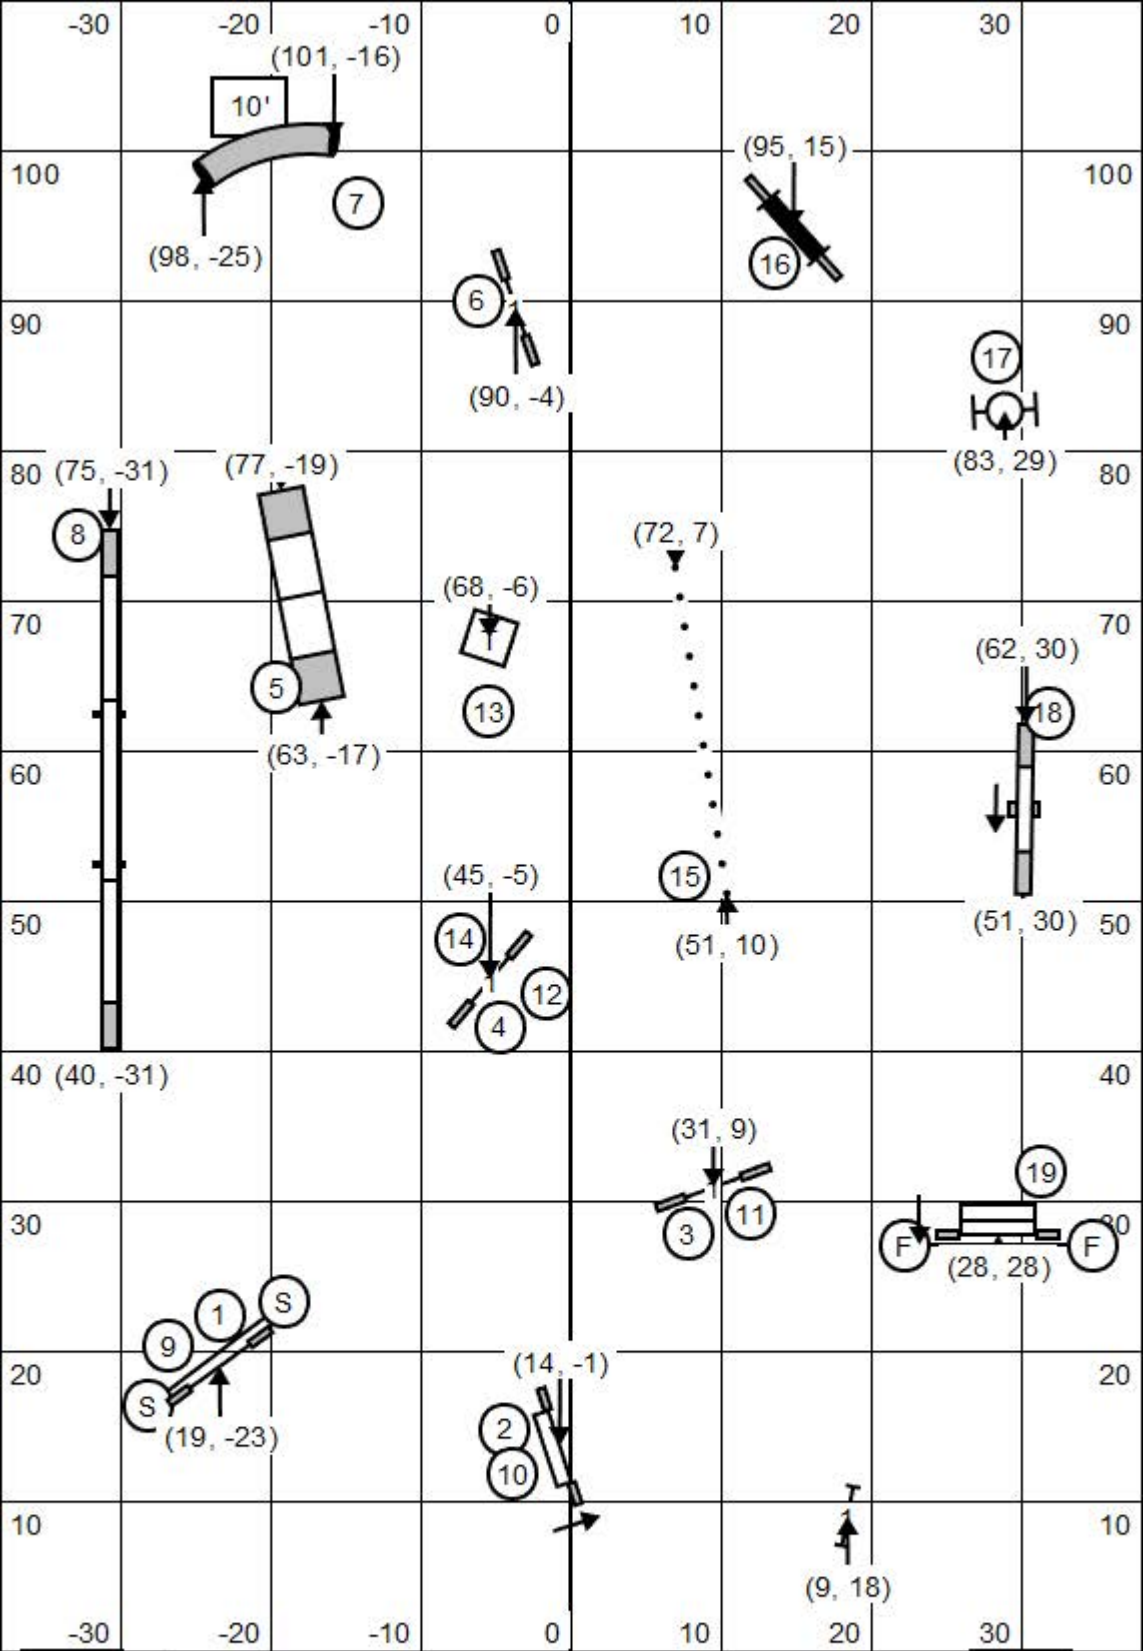

Gate T / S Gate

Novice Jumpers w/ Weaves

Blue Ridge Dog Training Club

Winchester Sportplex (76' x 110') ~ Winchester, VA
 AKC Judge Laura Kuterback ~ 12/02/2023

Gate

T / S

Gate

Time 2 Beat

Blue Ridge Dog Training Club

Winchester Sportplex (76' x 110') ~ Winchester, VA

AKC Judge Laura Kuterback ~ 12/02/2023

Gate

T / S

Gate

Exc/Master Standard

Blue Ridge Dog Training Club

Winchester Sportplex (76' x 110') ~ Winchester, VA

AKC Judge Laura Kuterback ~ 12/02/2023

Gate

T / S

Gate

Open Standard

Blue Ridge Dog Training Club

Winchester Sportplex (76' x 110') ~ Winchester, VA

AKC Judge Laura Kuterback ~ 12/02/2023

Gate

T / S

Gate

Novice Standard

Blue Ridge Dog Training Club

Winchester Sportplex (76' x 110') ~ Winchester, VA

AKC Judge Laura Kuterback ~ 12/02/2023