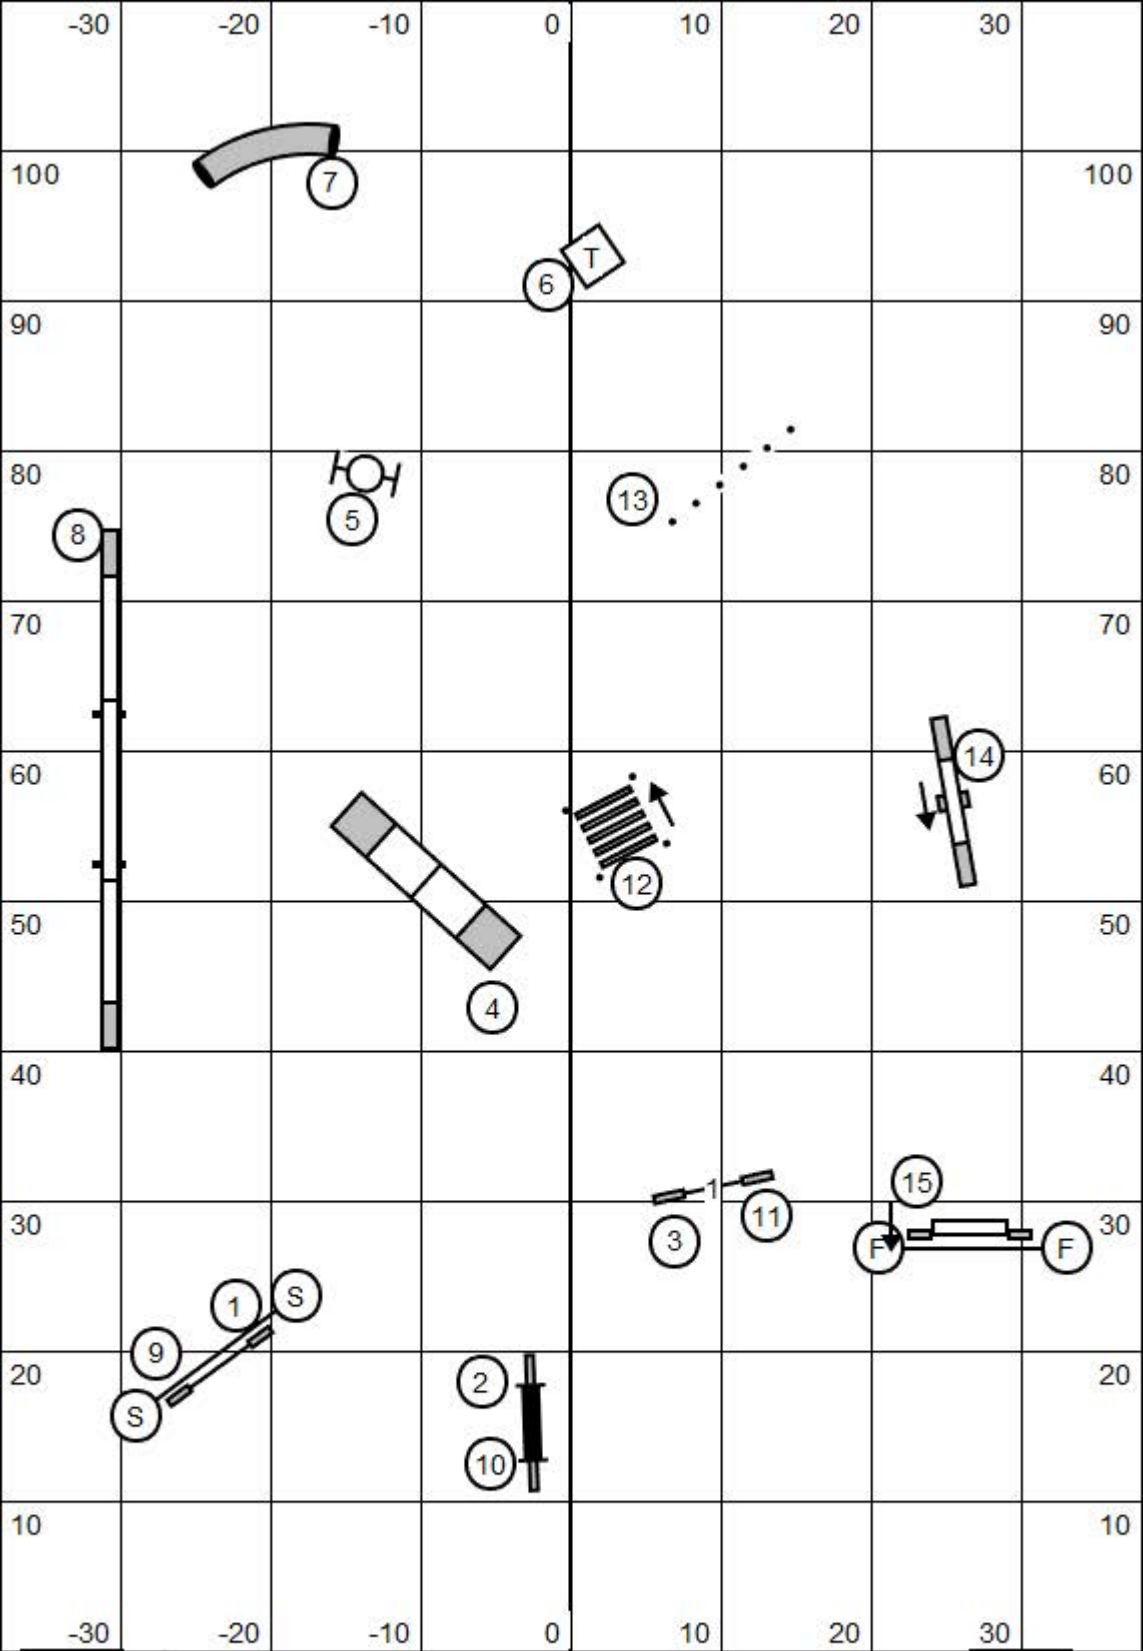

Winchester Sportplex (76' x 110') ~ Winchester, VA

AKC Judge Laura Kuterback ~ 12/02/2023

Gate

T / S

Gate

Open Standard

Blue Ridge Dog Training Club

Winchester Sportplex (76' x 110') ~ Winchester, VA

AKC Judge Laura Kuterback ~ 12/02/2023

Gate

T / S

Gate

Novice Standard

Blue Ridge Dog Training Club

Winchester Sportplex (76' x 110') ~ Winchester, VA

AKC Judge Laura Kuterback ~ 12/02/2023