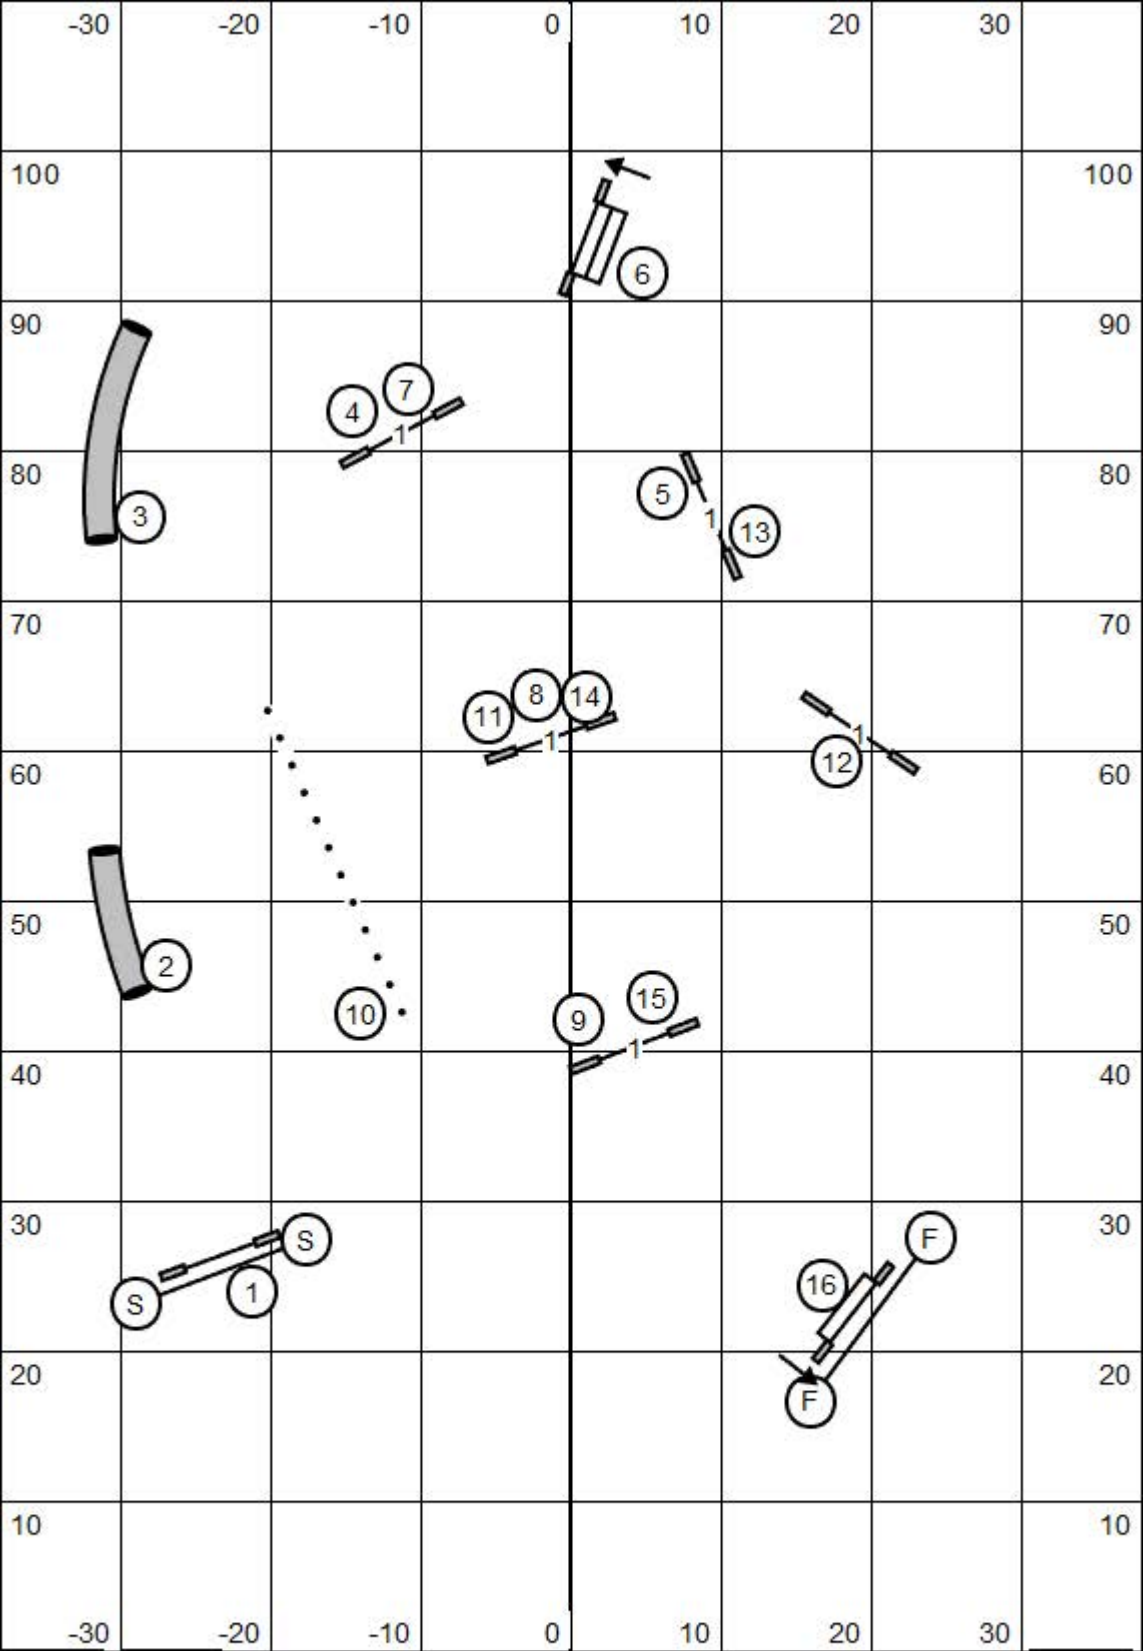

Gate T / S Gate

Premier Jumpers w/ Weaves

Blue Ridge Dog Training Club

Winchester Sportplex (76' x 110') ~ Winchester, VA

AKC Judge Laura Kuterback ~ 12/02/2023

Exc/Master Jumpers w/ Weaves

Blue Ridge Dog Training Club

Winchester Sportplex (76' x 110') ~ Winchester, VA

AKC Judge Laura Kuterback ~ 12/02/2023

Gate T / S Gate

Open Jumpers w/ Weaves

Blue Ridge Dog Training Club

Winchester Sportplex (76' x 110') ~ Winchester, VA
 AKC Judge Laura Kuterback ~ 12/02/2023

Gate T / S Gate

Novice Jumpers w/ Weaves

Blue Ridge Dog Training Club

Winchester Sportplex (76' x 110') ~ Winchester, VA
 AKC Judge Laura Kuterback ~ 12/02/2023

Gate

T / S

Gate

Time 2 Beat

Winchester Sportplex (76' x 110') ~ Winchester, VA

AKC Judge Laura Kuterback ~ 12/02/2023

Gate

T / S

Gate

Open Standard

Blue Ridge Dog Training Club

Winchester Sportplex (76' x 110') ~ Winchester, VA