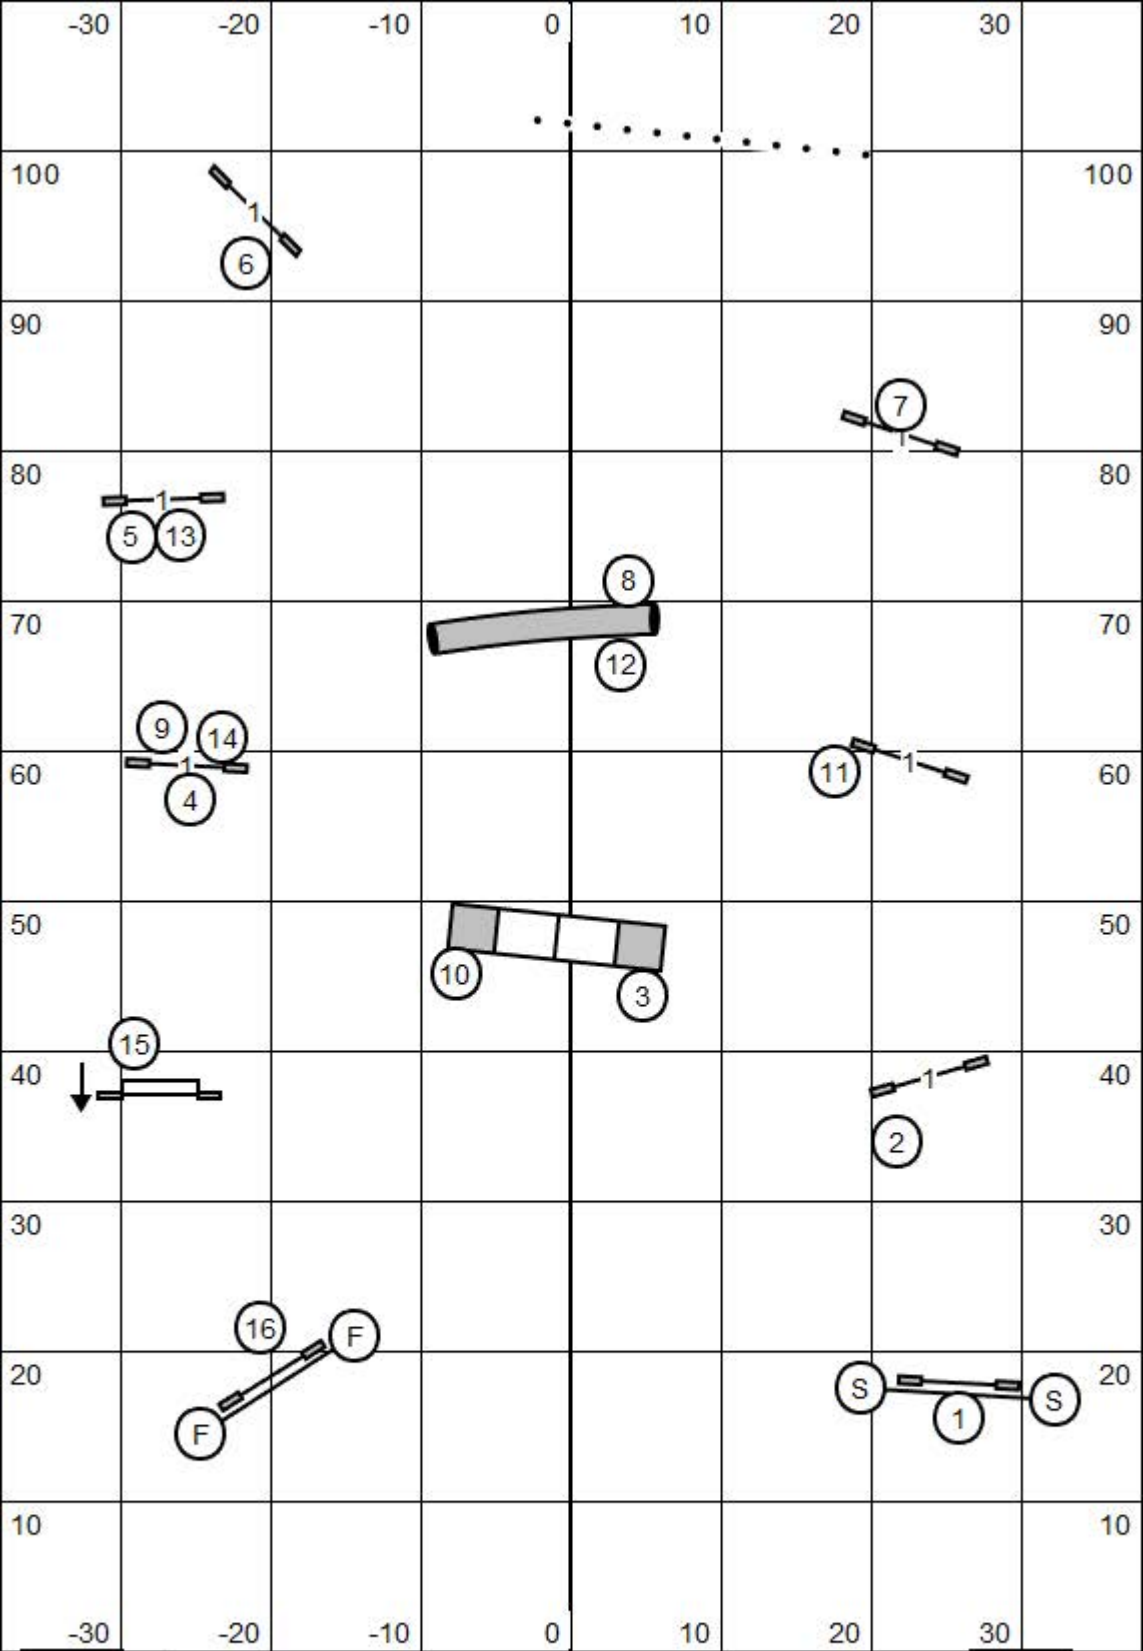

Winchester Sportplex (76' x 110') ~ Winchester, VA

AKC Judge Laura Kuterback ~ 12/02/2023

Gate T / S Gate

Open Jumpers w/ Weaves

Blue Ridge Dog Training Club

Winchester Sportplex (76' x 110') ~ Winchester, VA
 AKC Judge Laura Kuterback ~ 12/02/2023

Gate T / S Gate

Novice Jumpers w/ Weaves

Blue Ridge Dog Training Club

Winchester Sportplex (76' x 110') ~ Winchester, VA
 AKC Judge Laura Kuterback ~ 12/02/2023

Gate

T / S

Gate

Time 2 Beat

Blue Ridge Dog Training Club

Winchester Sportplex (76' x 110') ~ Winchester, VA

AKC Judge Laura Kuterback ~ 12/02/2023

Gate

T / S

Gate

Exc/Master Standard

Blue Ridge Dog Training Club

Winchester Sportplex (76' x 110') ~ Winchester, VA

AKC Judge Laura Kuterback ~ 12/02/2023

Gate

T / S

Gate

Open Standard

Blue Ridge Dog Training Club

Winchester Sportplex (76' x 110') ~ Winchester, VA