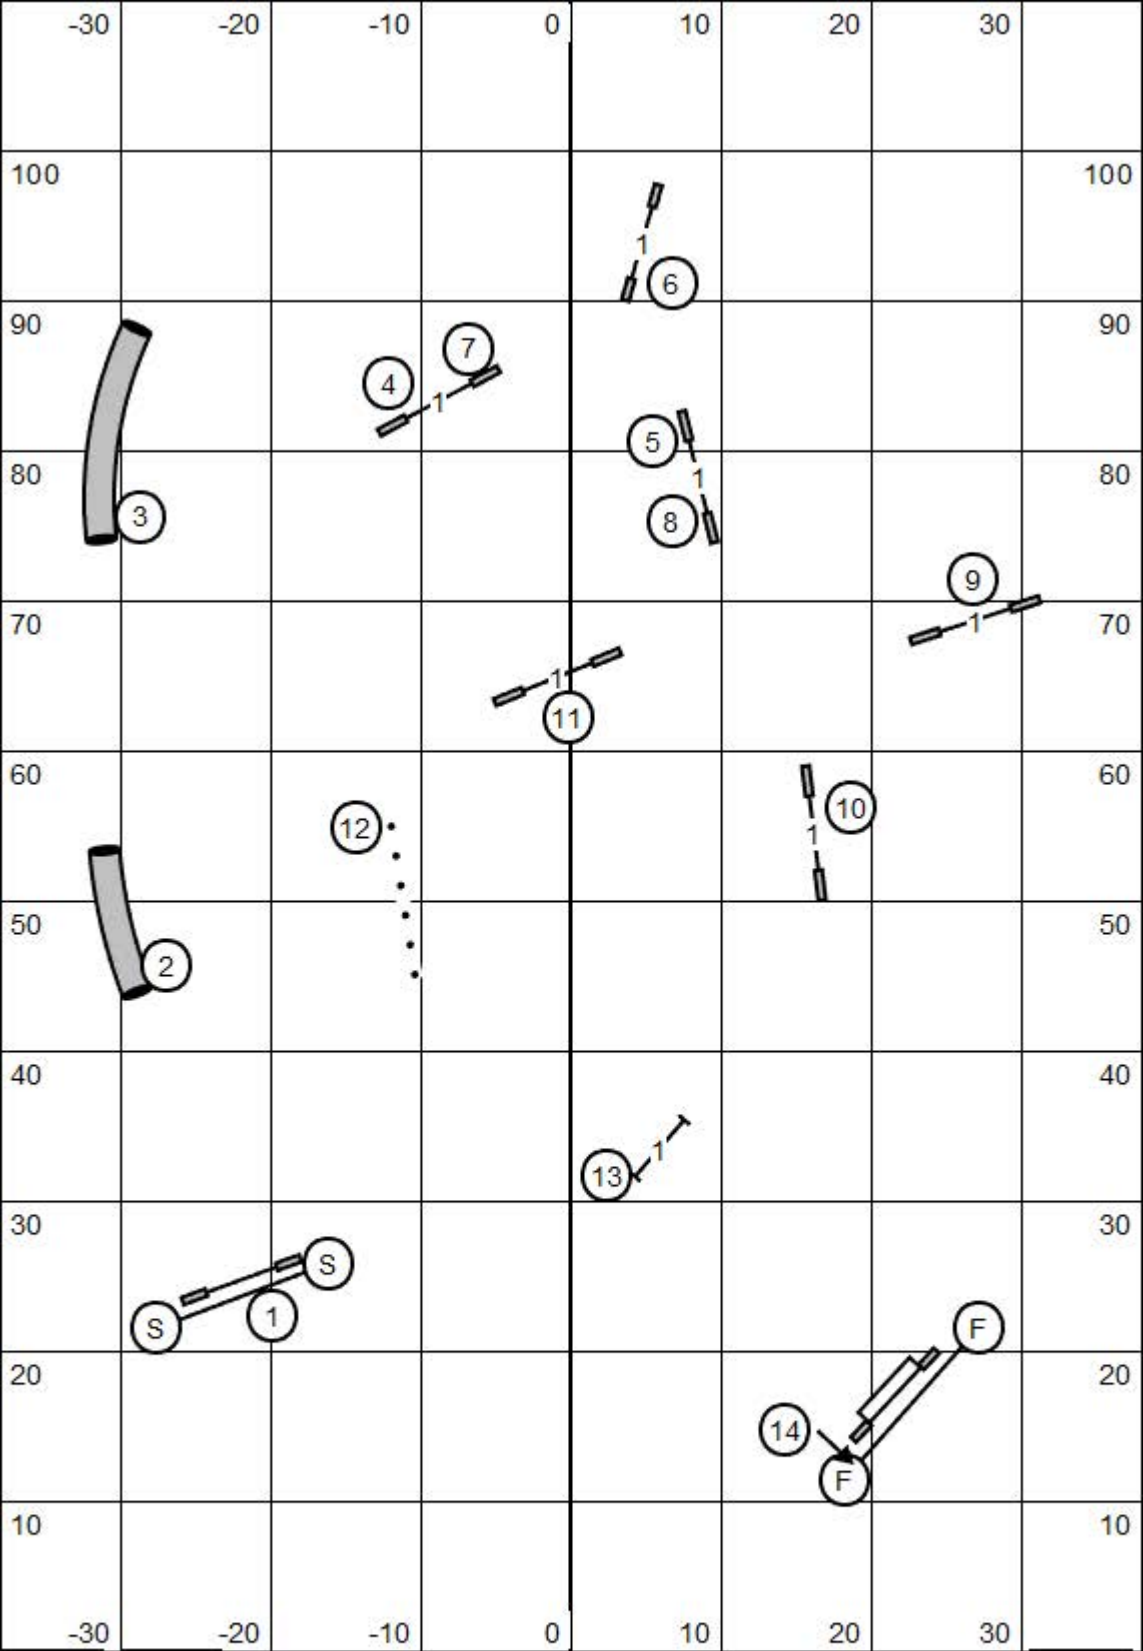

Gate T / S Gate

Premier Jumpers w/ Weaves

Blue Ridge Dog Training Club

Winchester Sportplex (76' x 110') ~ Winchester, VA

AKC Judge Laura Kuterback ~ 12/02/2023

Exc/Master Jumpers w/ Weaves

Blue Ridge Dog Training Club

Winchester Sportplex (76' x 110') ~ Winchester, VA

AKC Judge Laura Kuterback ~ 12/02/2023

Gate T / S Gate

Open Jumpers w/ Weaves

Blue Ridge Dog Training Club

Winchester Sportplex (76' x 110') ~ Winchester, VA
 AKC Judge Laura Kuterback ~ 12/02/2023

Gate T / S Gate

Novice Jumpers w/ Weaves

Blue Ridge Dog Training Club

Winchester Sportplex (76' x 110') ~ Winchester, VA
 AKC Judge Laura Kuterback ~ 12/02/2023

Gate

T / S

Gate

Time 2 Beat

Winchester Sportplex (76' x 110') ~ Winchester, VA

AKC Judge Laura Kuterback ~ 12/02/2023

Gate

T / S

Gate

Open Standard

Blue Ridge Dog Training Club

Winchester Sportplex (76' x 110') ~ Winchester, VA