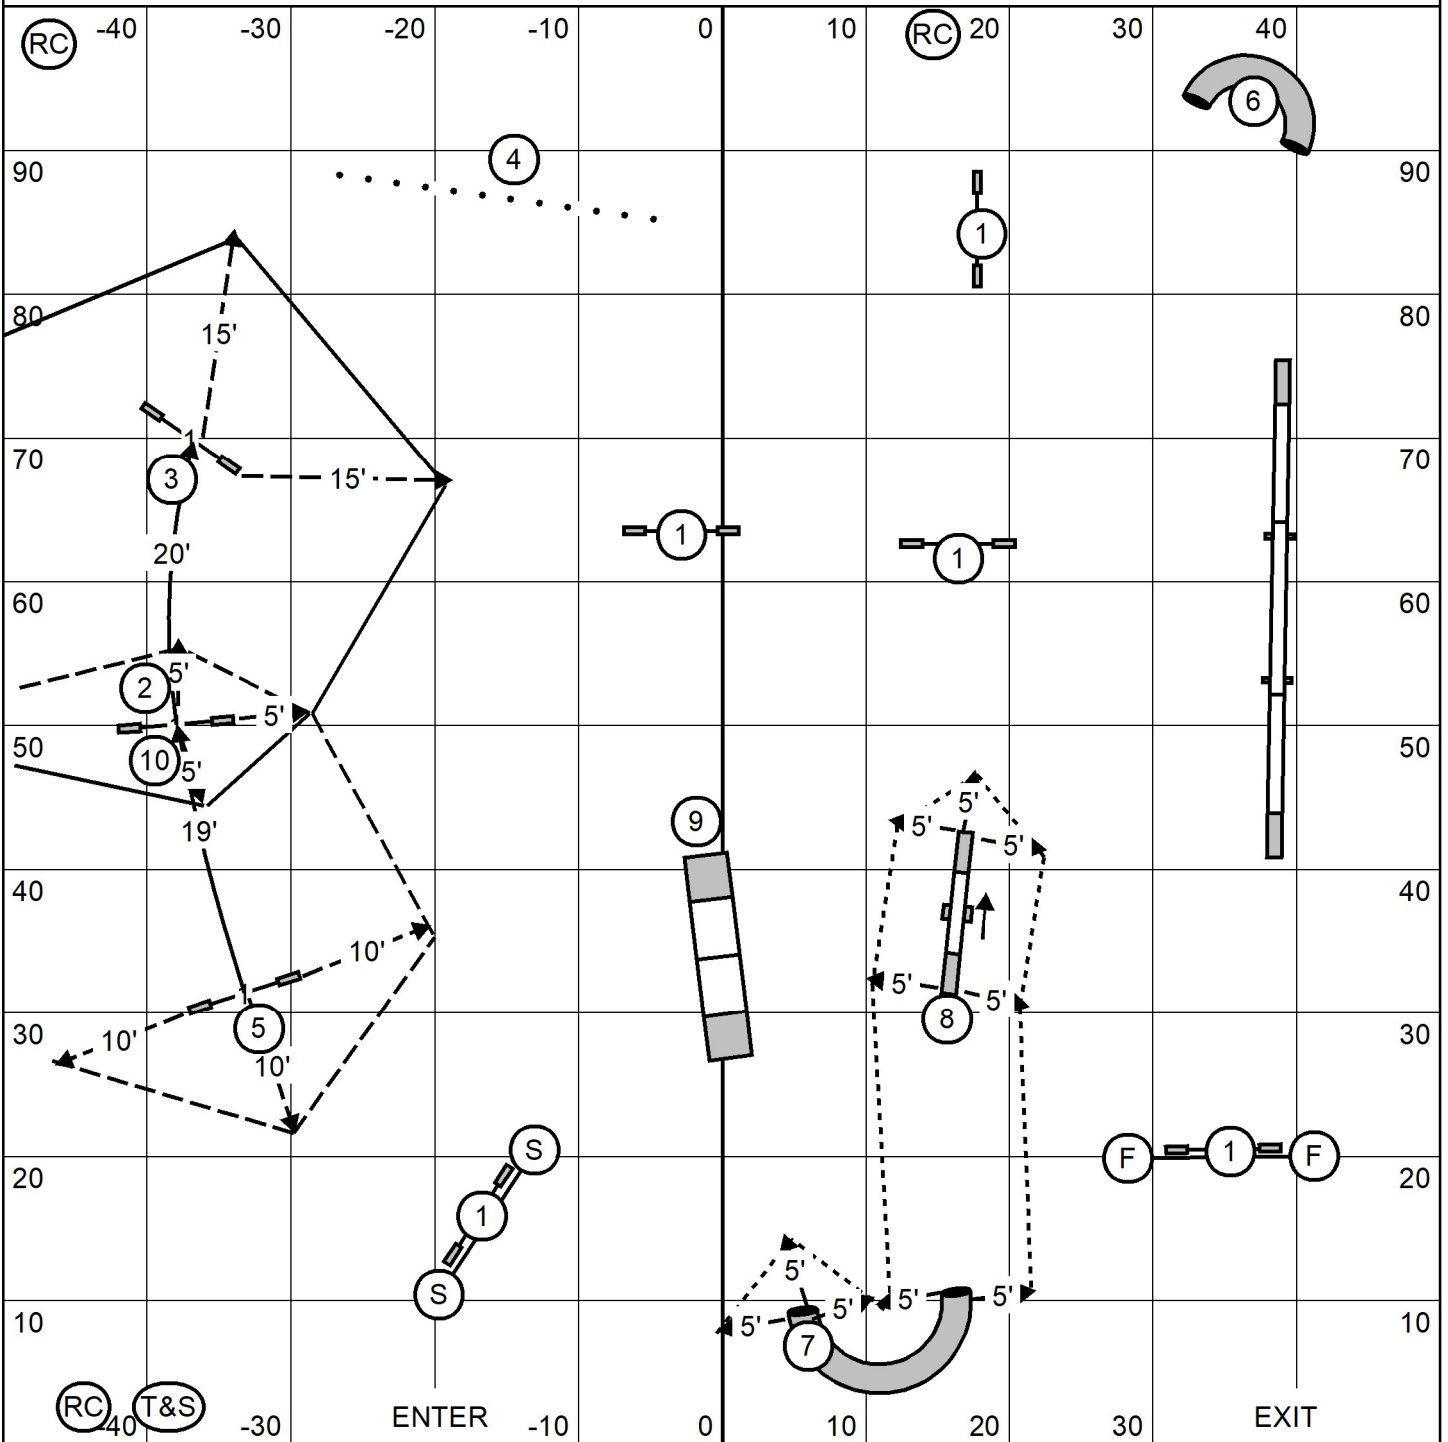

**Saturday, August 26, 2023
Lisa Rieves**

Master/Excellent Send: 10-3-2 Solid Line

Open Send: 5-10 or 10-5 in flow Dashed Line

Novice Send: 7-8 Dotted Line

**Carroll Kennel Club
FAST**

**Saturday, August 26, 2023
Lisa Rieves**