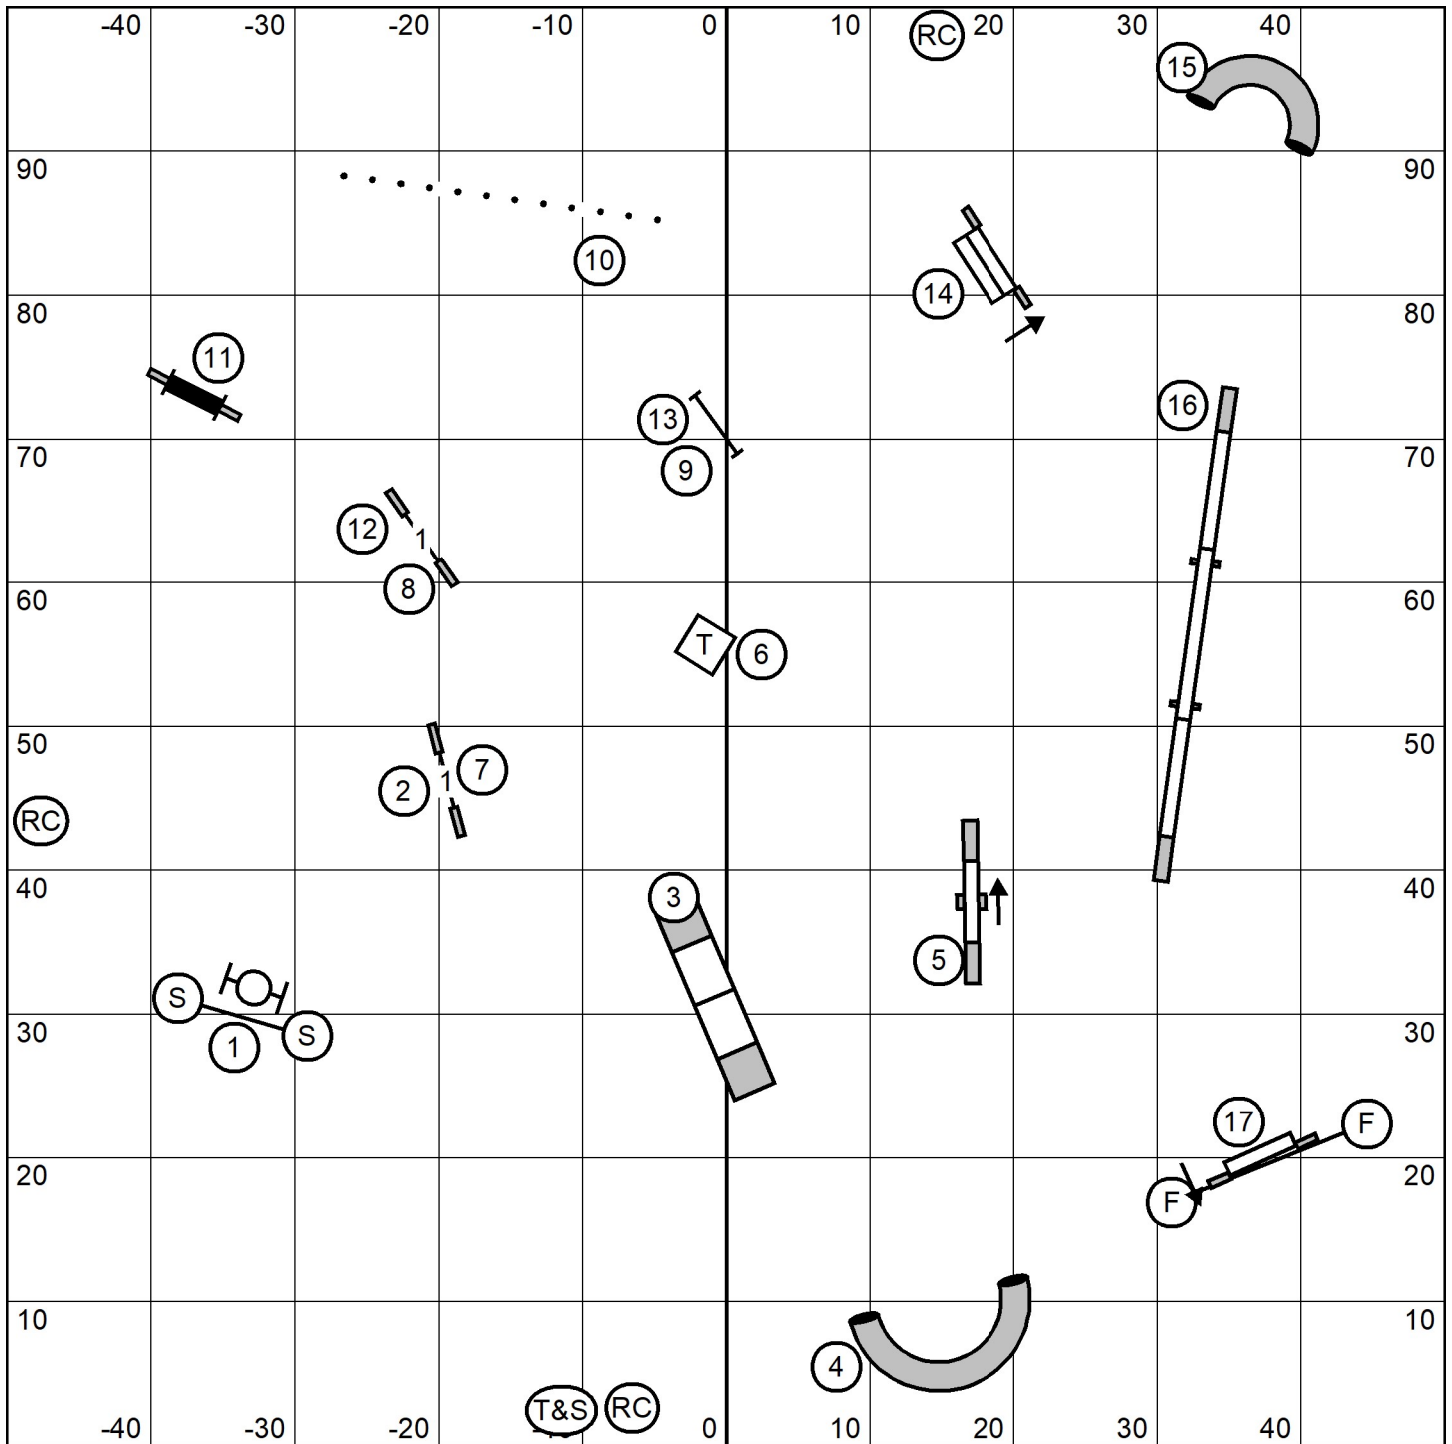

**Carroll Kennel Club
Novice Standard**

**Saturday, August 26, 2023
Lisa Rieves**

**Carroll Kennel Club
Open Standard**

**Saturday, August 26, 2023
Lisa Rieves**

**Carroll Kennel Club
Master/Excellent Standard**

**Saturday, August 26, 2023
Lisa Rieves**

Master/Excellent Send: 10-3-2 Solid Line

Open Send: 5-10 or 10-5 in flow Dashed Line

Novice Send: 7-8 Dotted Line

**Carroll Kennel Club
FAST**

**Saturday, August 26, 2023
Lisa Rieves**