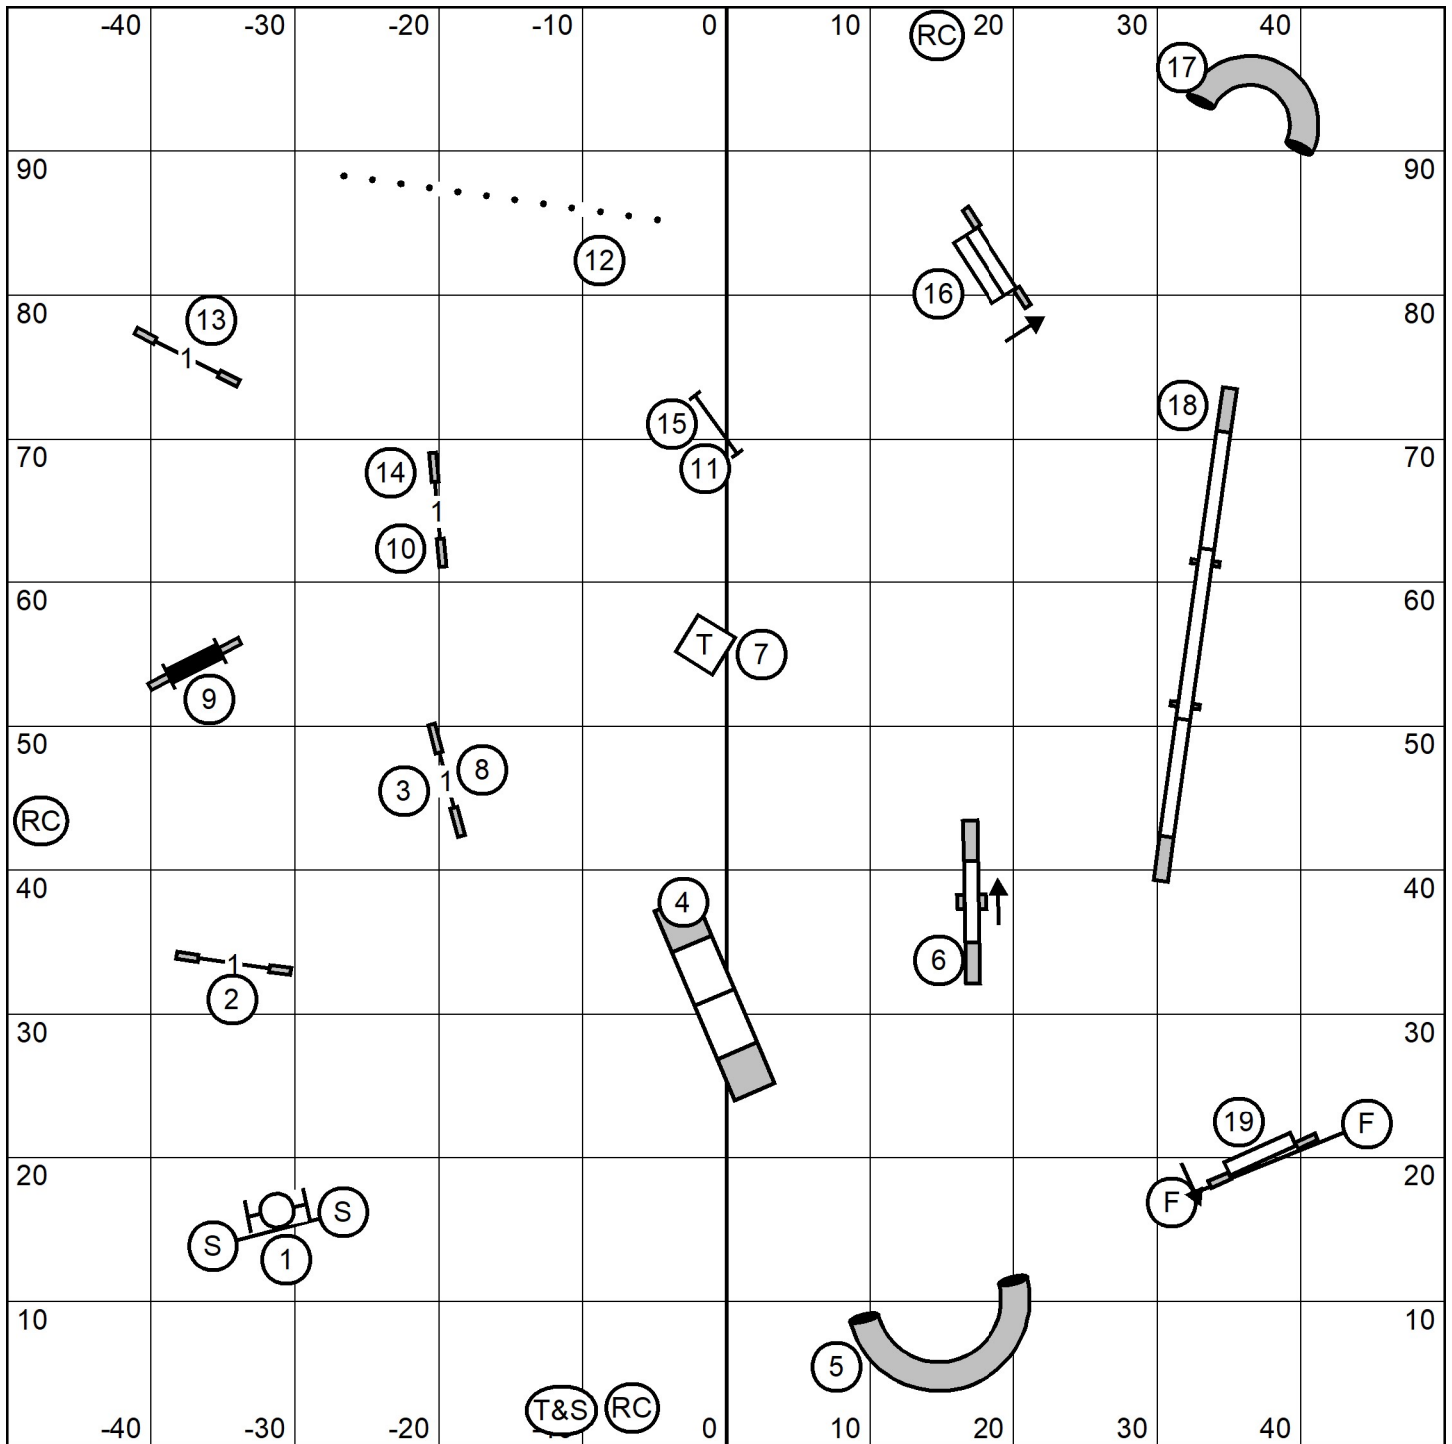

**Carroll Kennel Club
Novice Standard**

**Saturday, August 26, 2023
Lisa Rieves**

**Carroll Kennel Club
Open Standard**

**Saturday, August 26, 2023
Lisa Rieves**

**Carroll Kennel Club
Master/Excellent Standard**

**Saturday, August 26, 2023
Lisa Rieves**

Master/Excellent Send: 10-3-2 Solid Line

Open Send: 5-10 or 10-5 in flow Dashed Line

Novice Send: 7-8 Dotted Line

**Carroll Kennel Club
FAST**

**Saturday, August 26, 2023
Lisa Rieves**