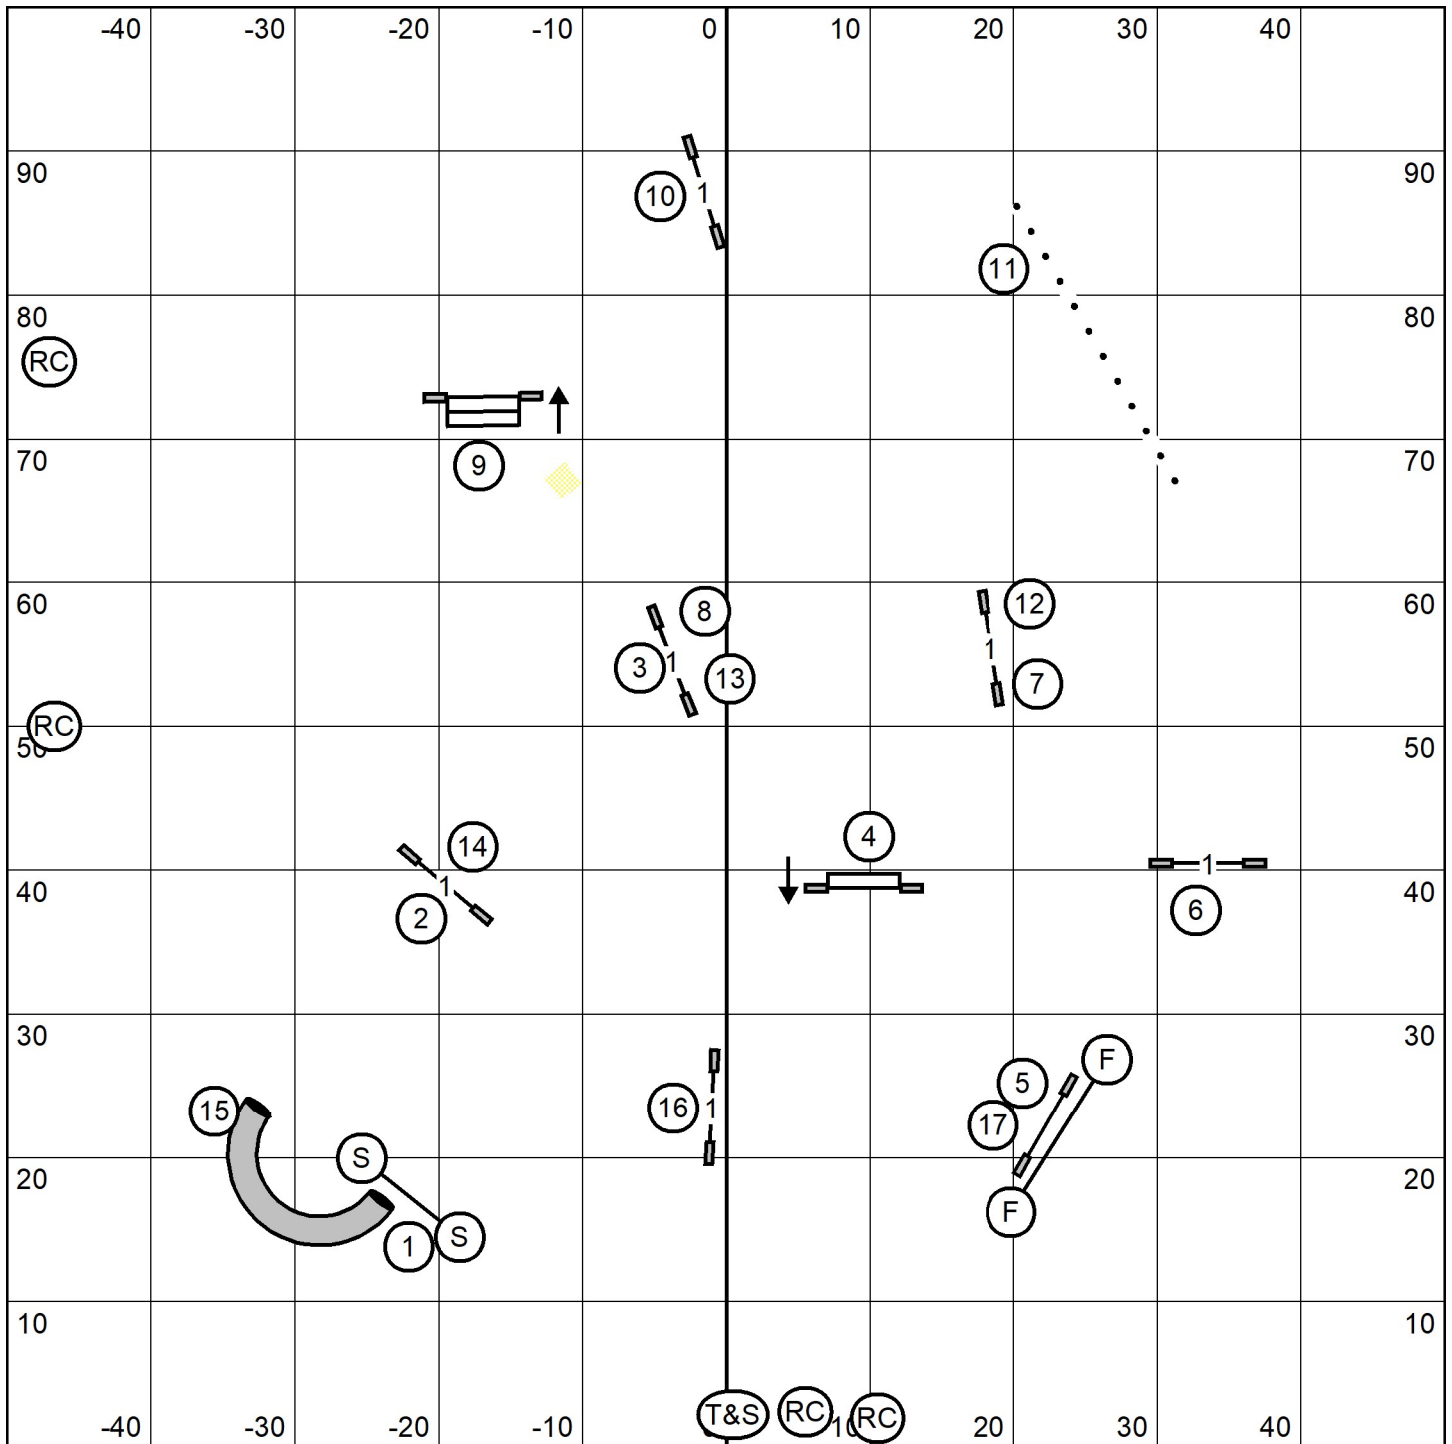

**Carroll Kennel Club
Open JWW**

**Saturday, August 26, 2023
Lisa Rieves**