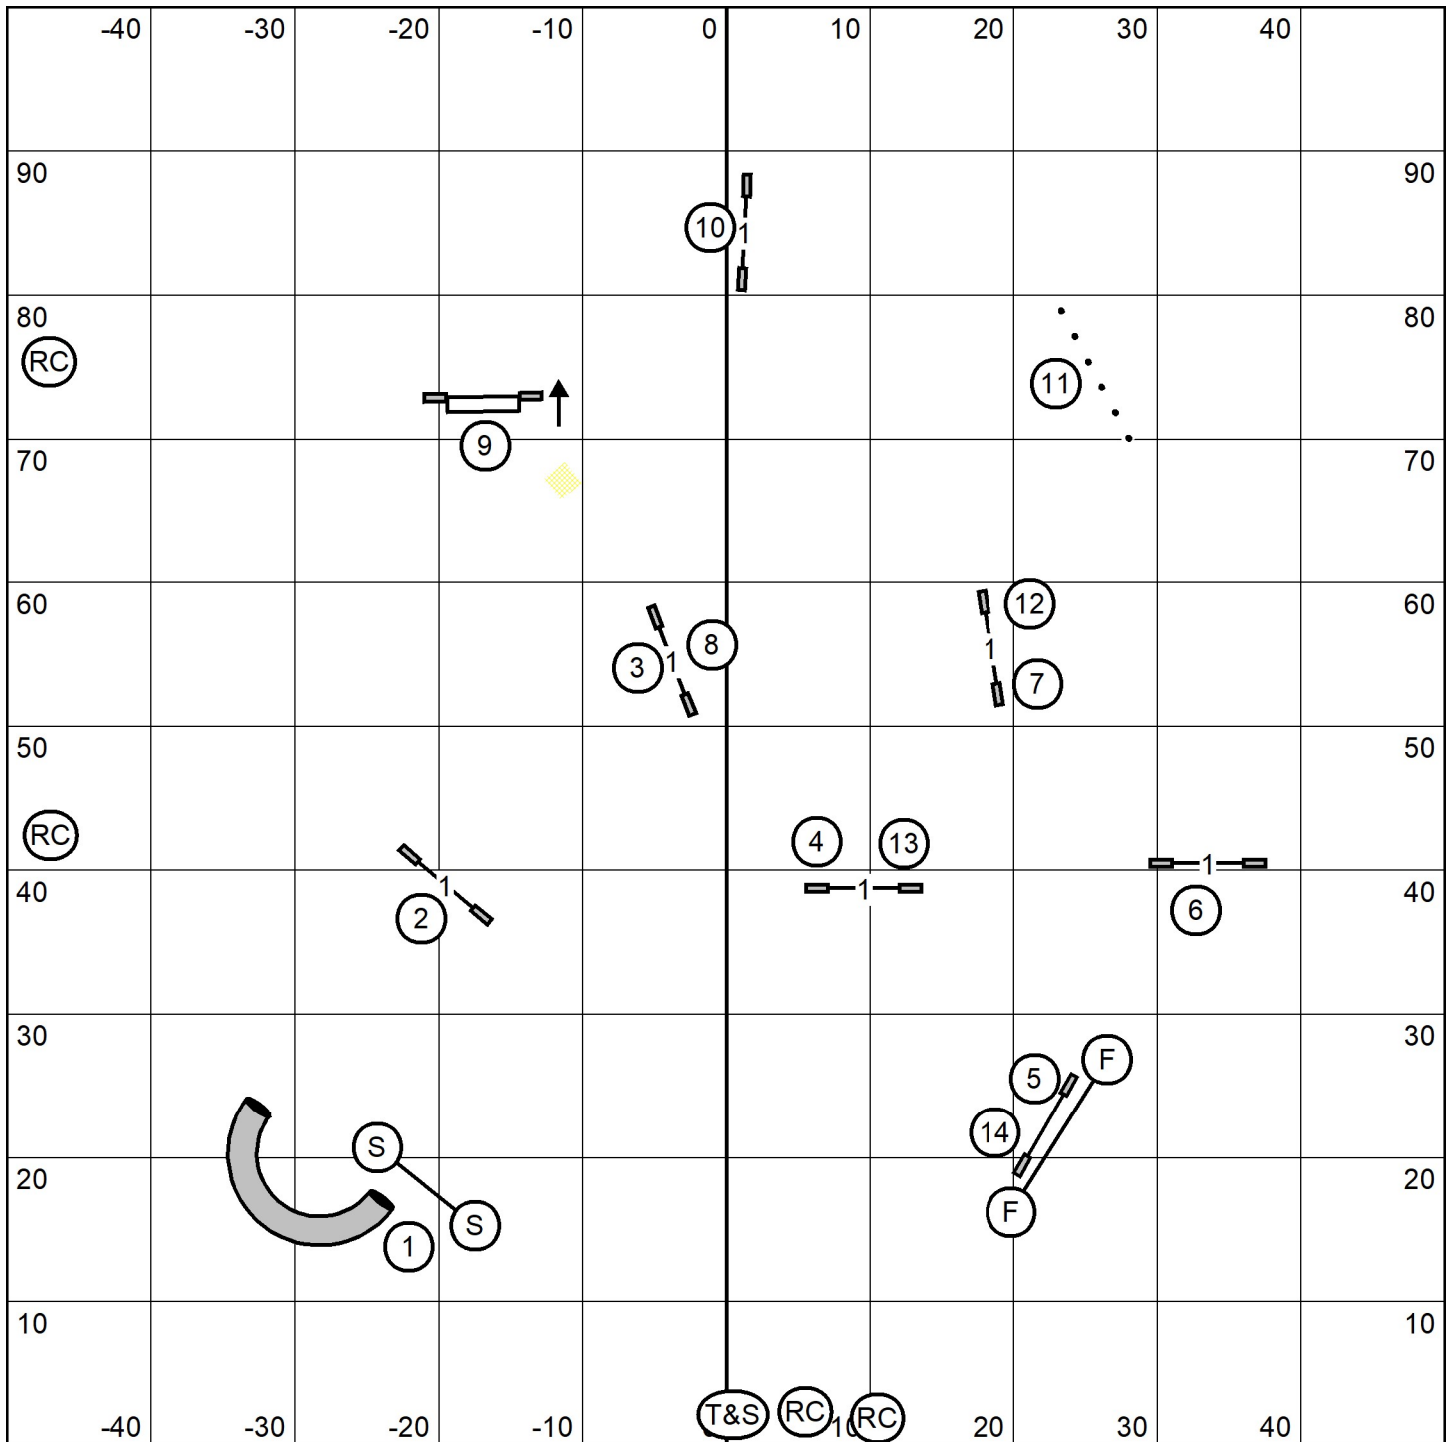

**Carroll Kennel Club
Novice JWW**

**Saturday, August 26, 2023
Lisa Rieves**