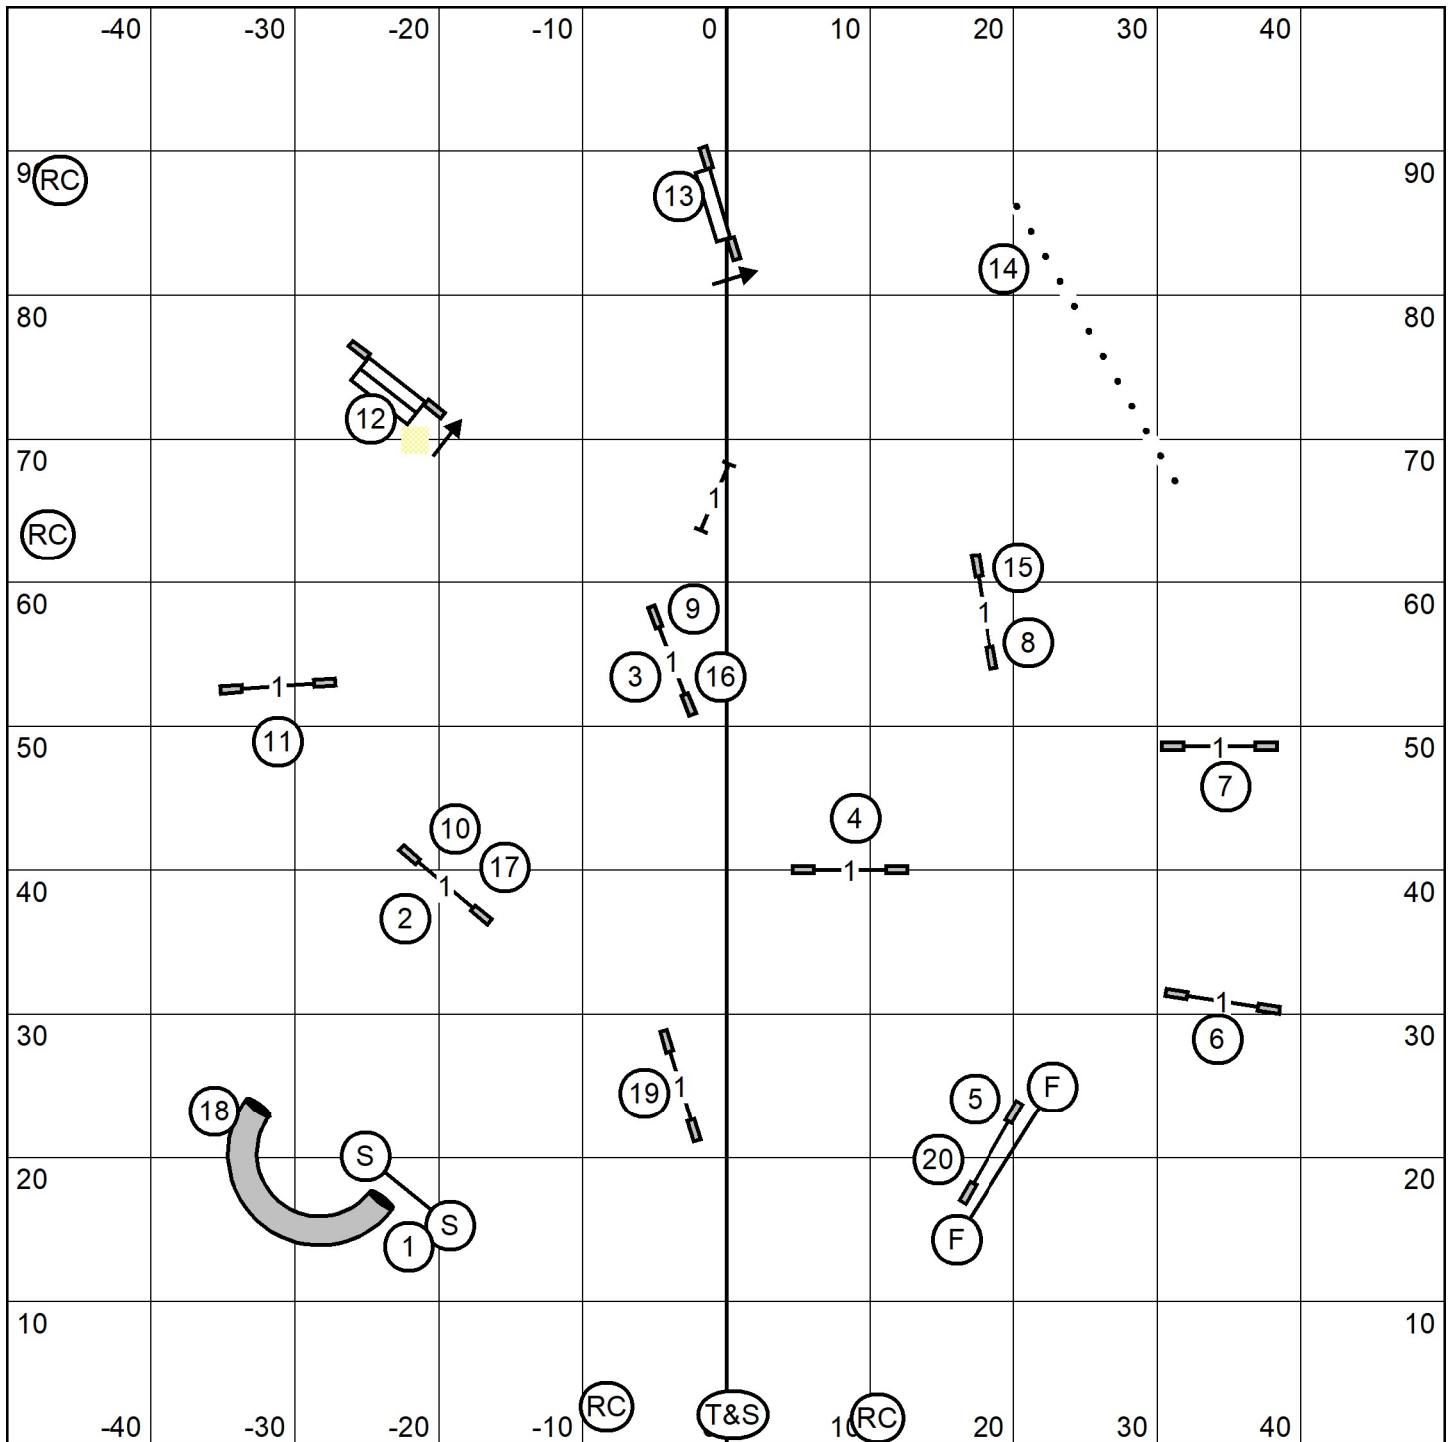

**Saturday, August 26, 2023
Lisa Rieves**

**Carroll Kennel Club
Novice JWW**

**Saturday, August 26, 2023
Lisa Rieves**

**Carroll Kennel Club
Open JWW**

**Saturday, August 26, 2023
Lisa Rieves**

**Carroll Kennel Club
Master/Excellent JWW**

**Saturday, August 26, 2023
Lisa Rieves**

Master/Excellent Send: 10-3-2 Solid Line

Open Send: 5-10 or 10-5 in flow Dashed Line

Novice Send: 7-8 Dotted Line

**Carroll Kennel Club
FAST**

**Saturday, August 26, 2023
Lisa Rieves**