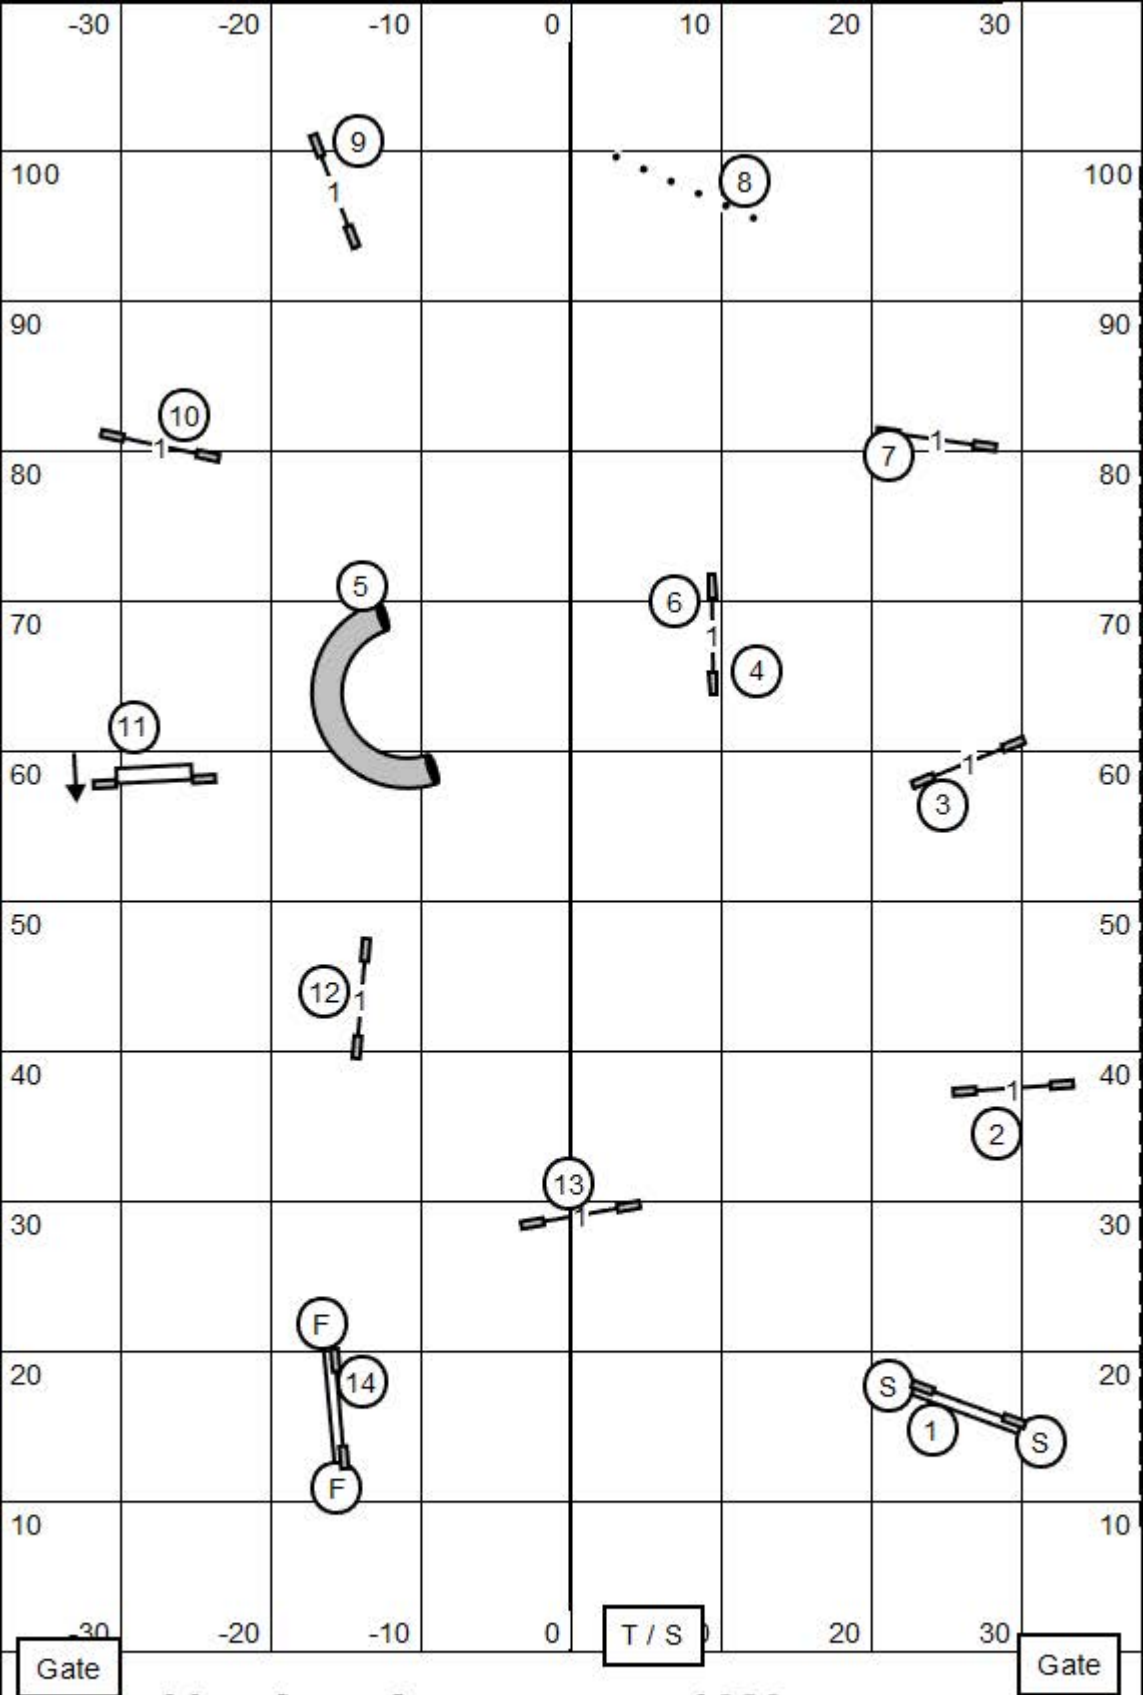

AKC Judge Laura Kuterbach ~ 12/01/2023

Open Jumpers w/ Weaves

Blue Ridge Dog Training Club

Winchester Sportplex (76' x 110') ~ Winchester, VA

AKC Judge Laura Kuterbach ~ 12/01/2023

Novice Jumpers w/ Weaves

Blue Ridge Dog Training Club

Winchester Sportplex (76' x 110') ~ Winchester, VA

AKC Judge Laura Kuterbach ~ 12/01/2023