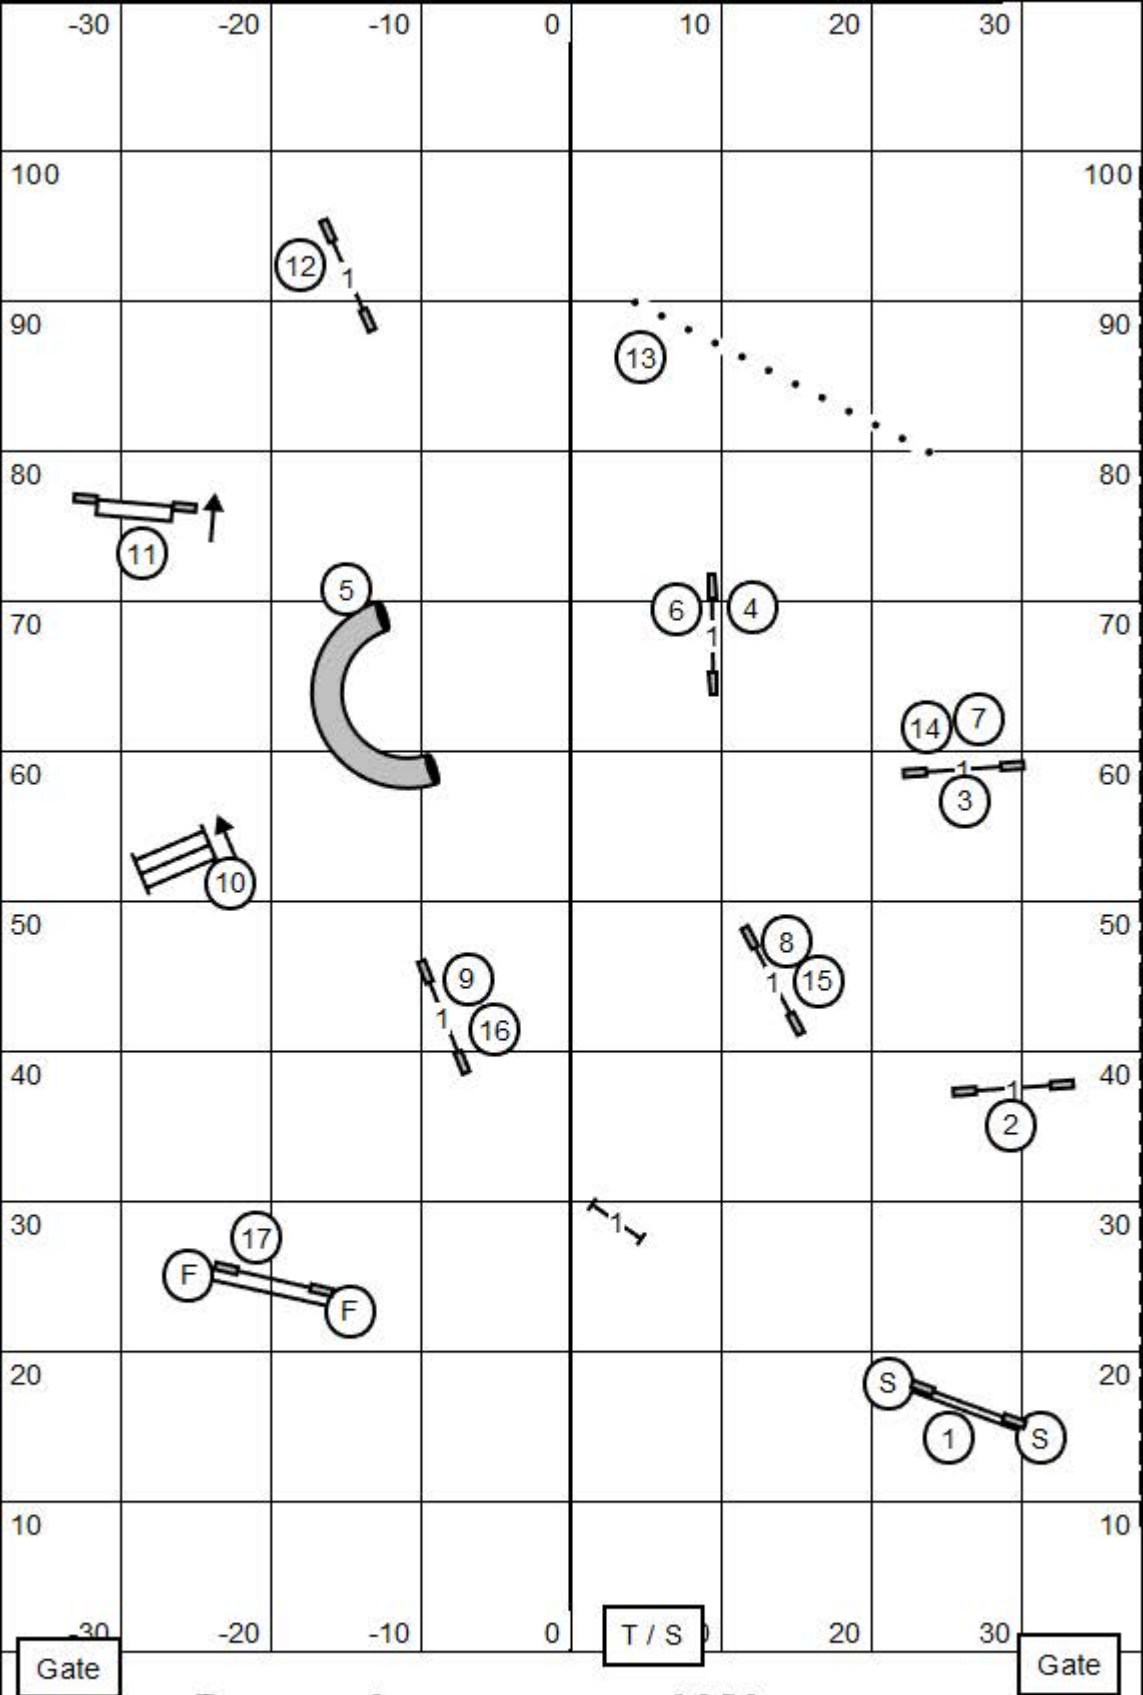

Open Jumpers w/ Weaves

Blue Ridge Dog Training Club

Winchester Sportplex (76' x 110') ~ Winchester, VA

AKC Judge Laura Kuterbach ~ 12/01/2023