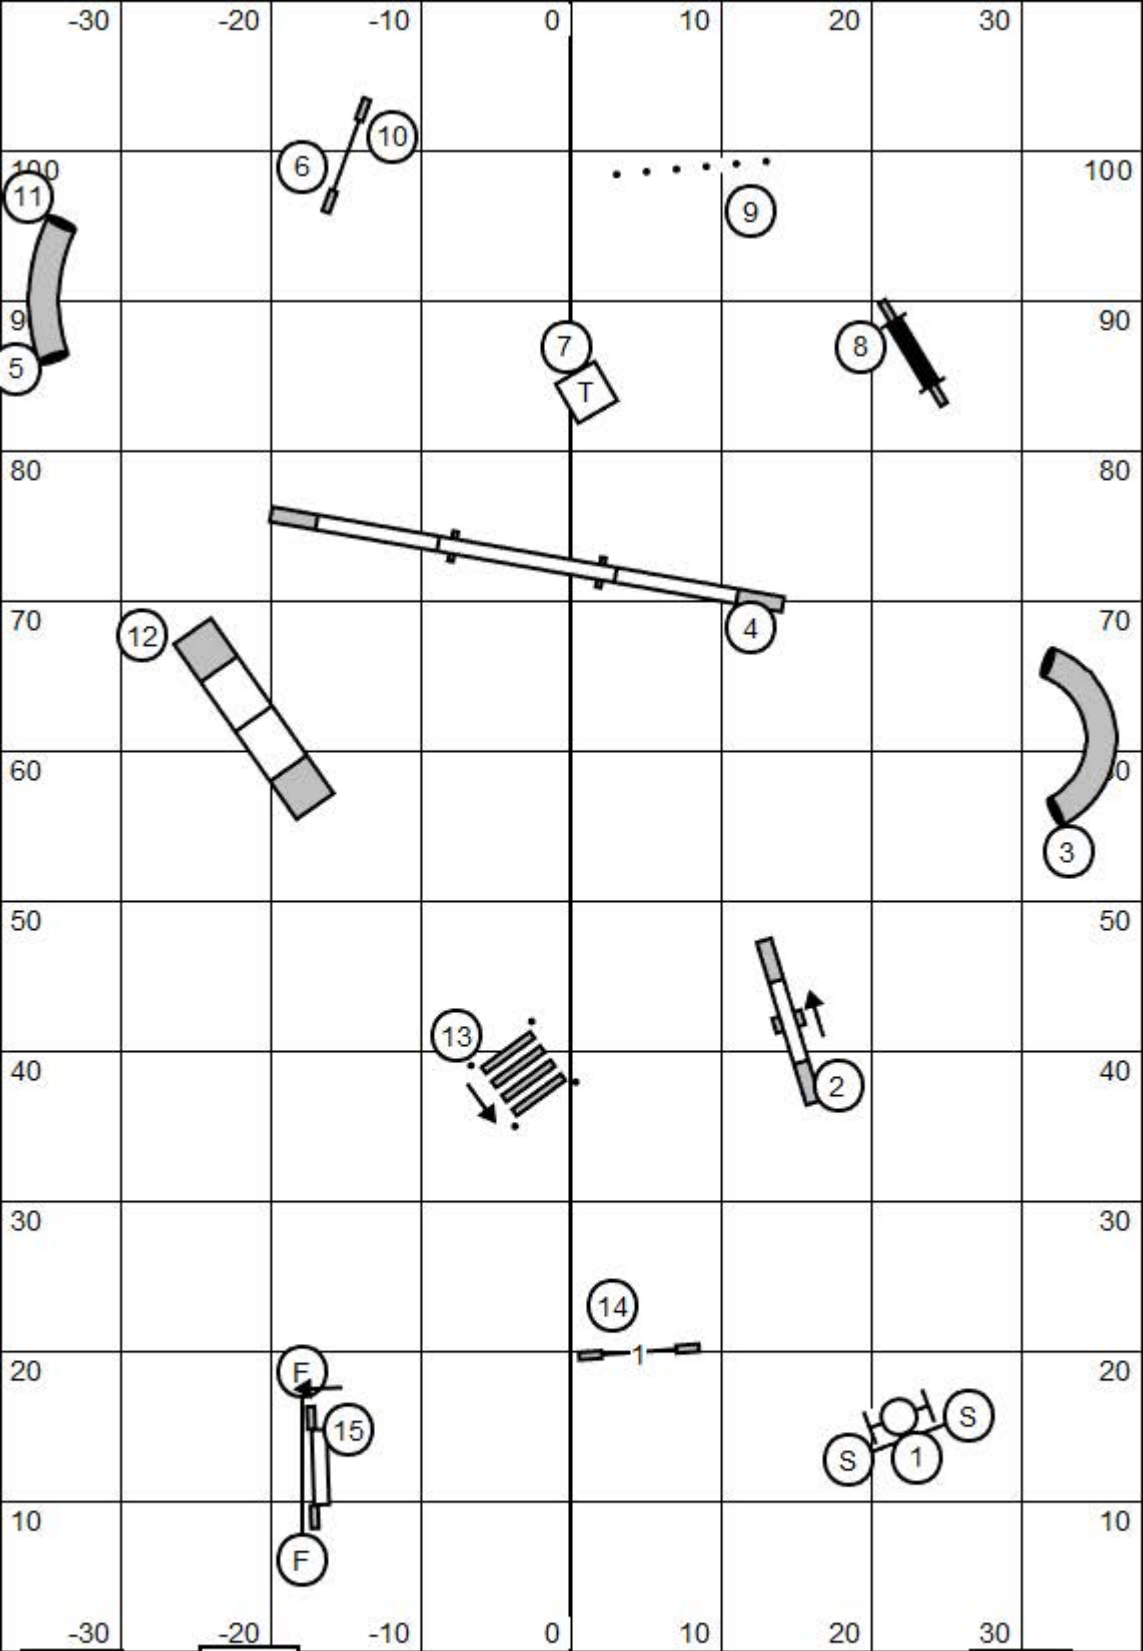

Gate

T / S

Gate

Open Standard

Blue Ridge Dog Training Club

Winchester Sportplex (76' x 110') ~ Winchester, VA

AKC Judge Laura Kuterbach ~ 12/01/2023

Novice Standard