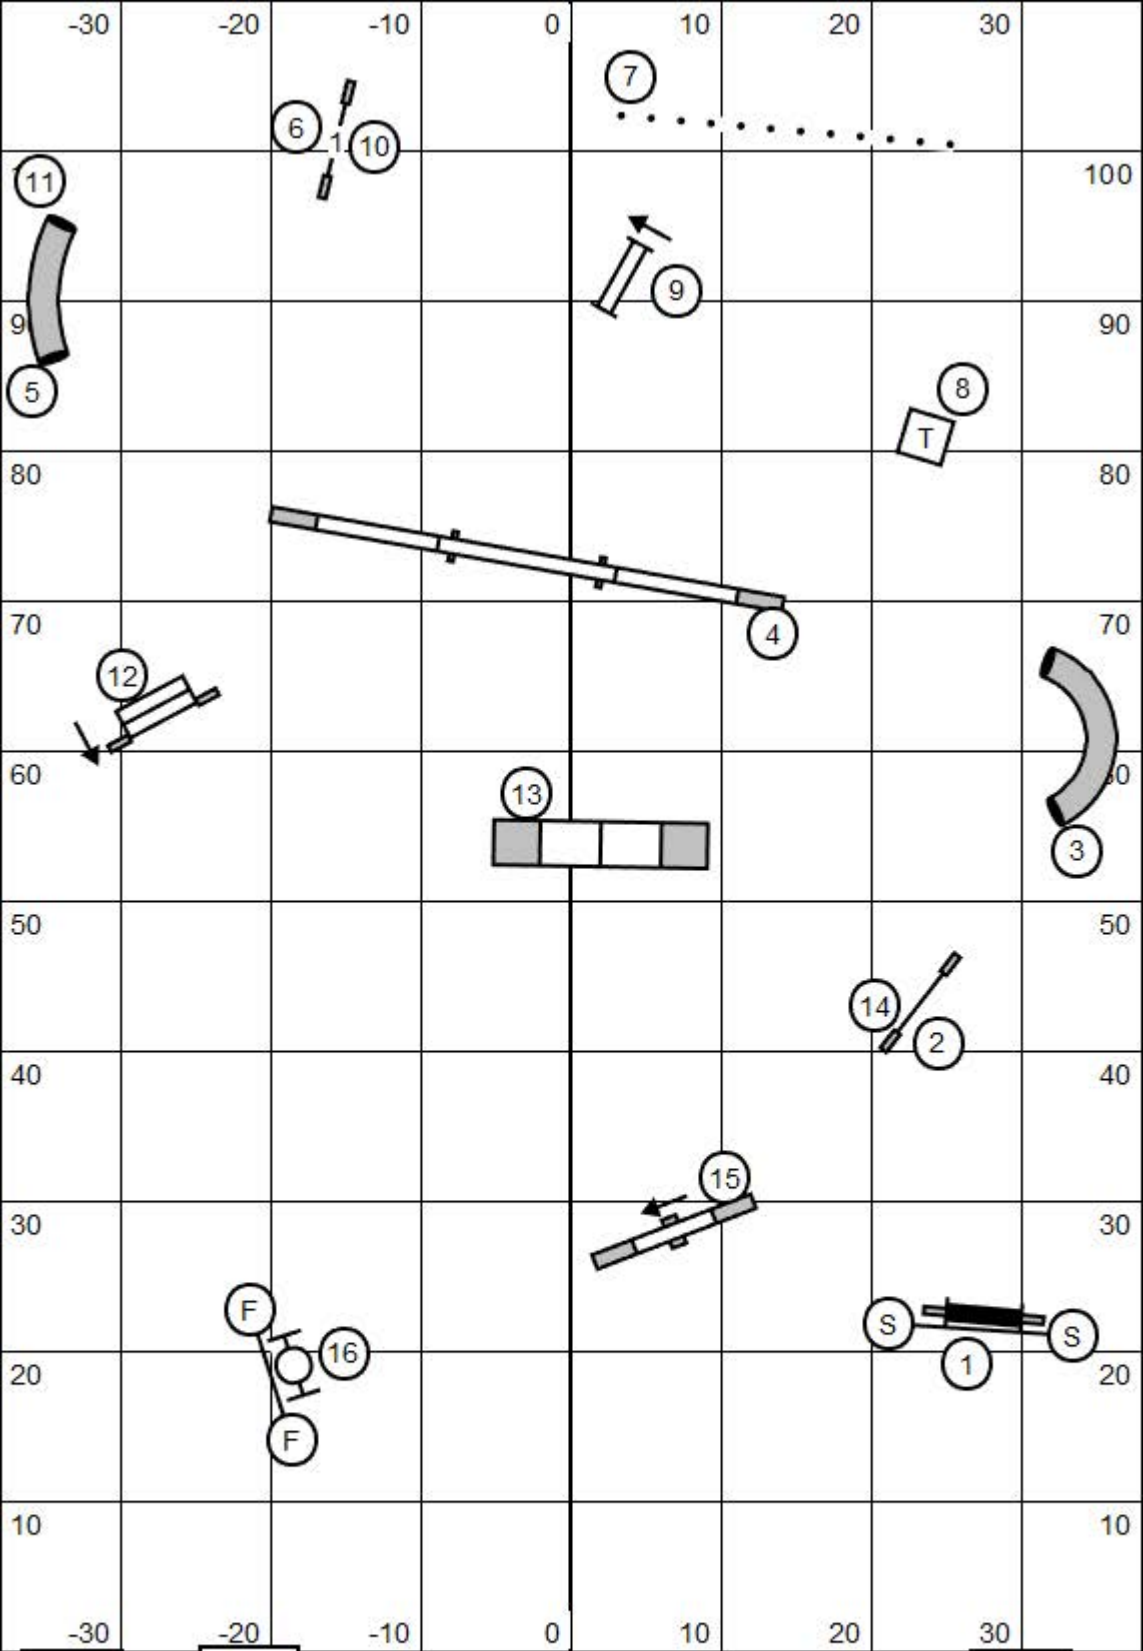

Exc/Master: 4 - 5 - 6 (dotted line)

Open: 4 - 5 (dashed line)

Novice: 4 - 5 (solid line)

Gate

F.A.S.T. ~ All Levels

T / S

Gate

Blue Ridge Dog Training Club

Winchester Sportplex (76' x 110') ~ Winchester, VA

AKC Judge Laura Kuterbach ~ 12/01/2023

Excellent / Master Standard

Blue Ridge Dog Training Club

Winchester Sportplex (76' x 110') ~ Winchester, VA

AKC Judge Laura Kuterbach ~ 12/01/2023

Gate

T / S

Gate

Open Standard

Blue Ridge Dog Training Club

Winchester Sportplex (76' x 110') ~ Winchester, VA

AKC Judge Laura Kuterbach ~ 12/01/2023

Novice Standard