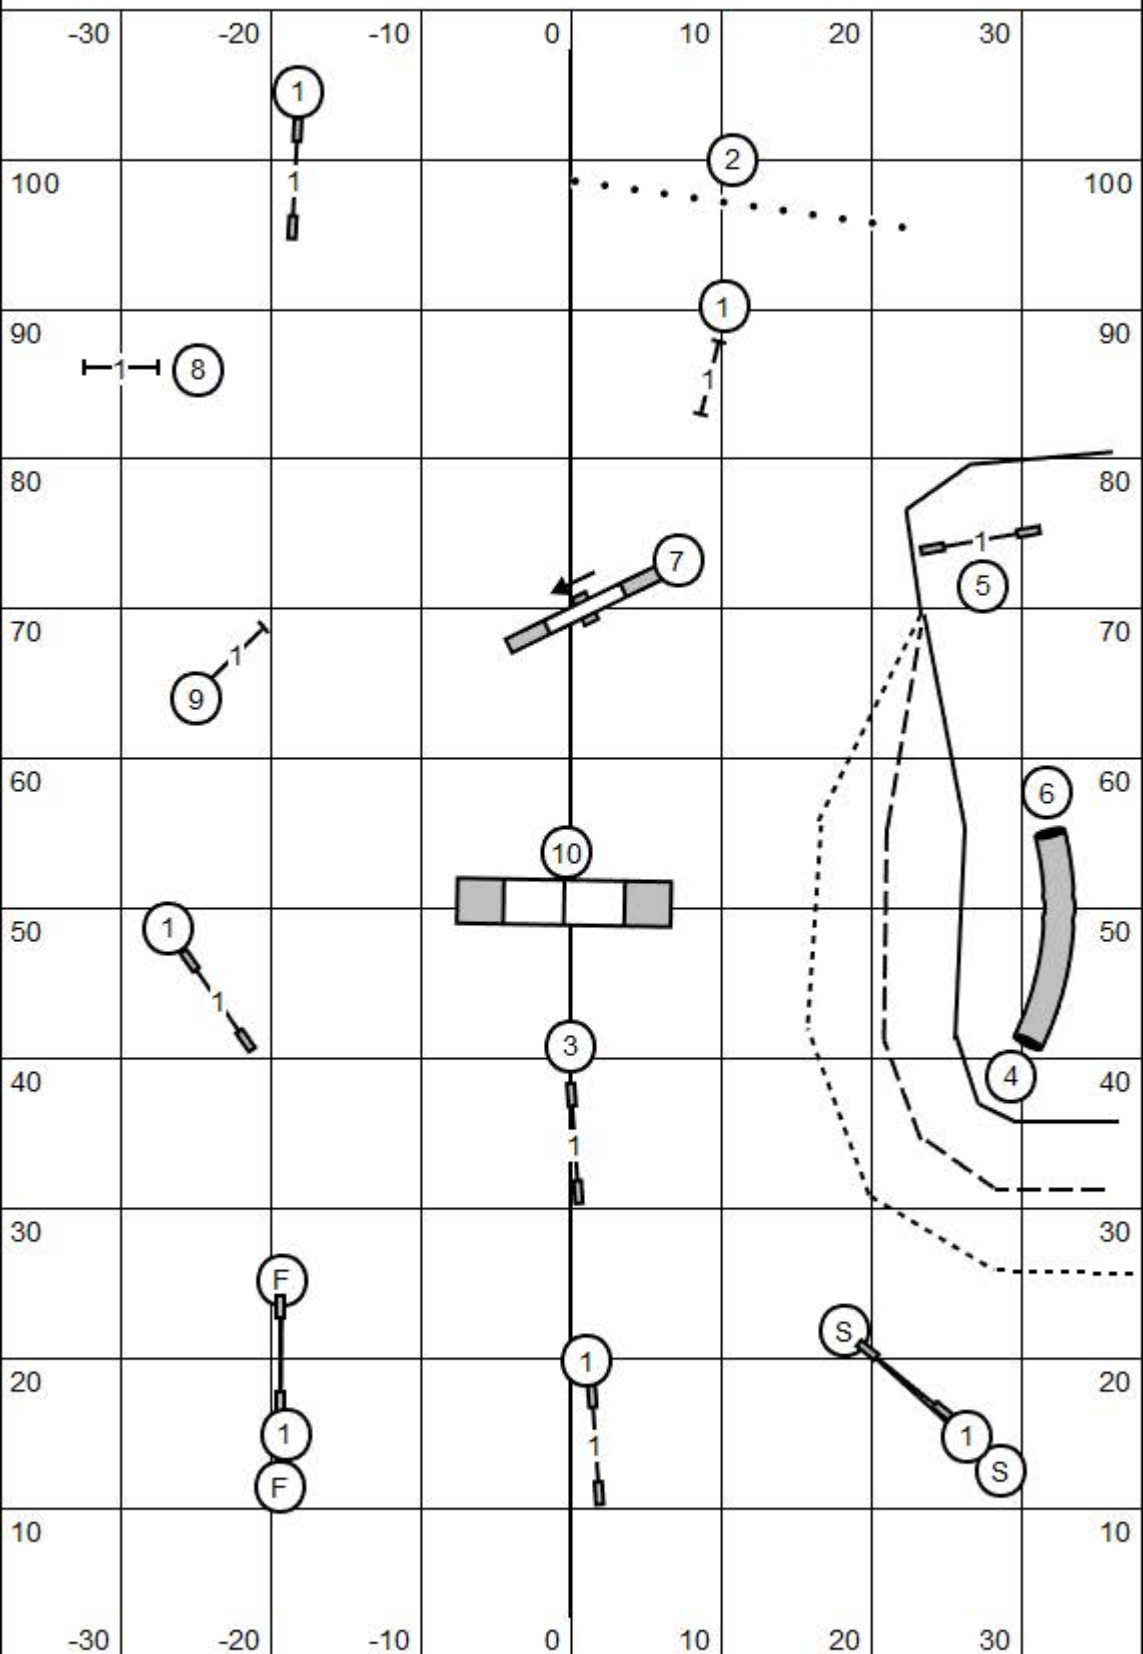

Exc/Master: 4 - 5 - 6 (dotted line)

Open: 4 - 5 (dashed line)

Novice: 4 - 5 (solid line)

Gate

F.A.S.T. ~ All Levels

T / S

Gate

Blue Ridge Dog Training Club

Winchester Sportplex (76' x 110') ~ Winchester, VA

AKC Judge Laura Kuterbach ~ 12/01/2023

Excellent / Master Standard

Blue Ridge Dog Training Club

Winchester Sportplex (76' x 110') ~ Winchester, VA

AKC Judge Laura Kuterbach ~ 12/01/2023

Gate

T / S

Gate

Open Standard

Blue Ridge Dog Training Club

Winchester Sportplex (76' x 110') ~ Winchester, VA

AKC Judge Laura Kuterbach ~ 12/01/2023

Novice Standard

Blue Ridge Dog Training Club

Winchester Sportplex (76' x 110') ~ Winchester, VA

AKC Judge Laura Kuterbach ~ 12/01/2023