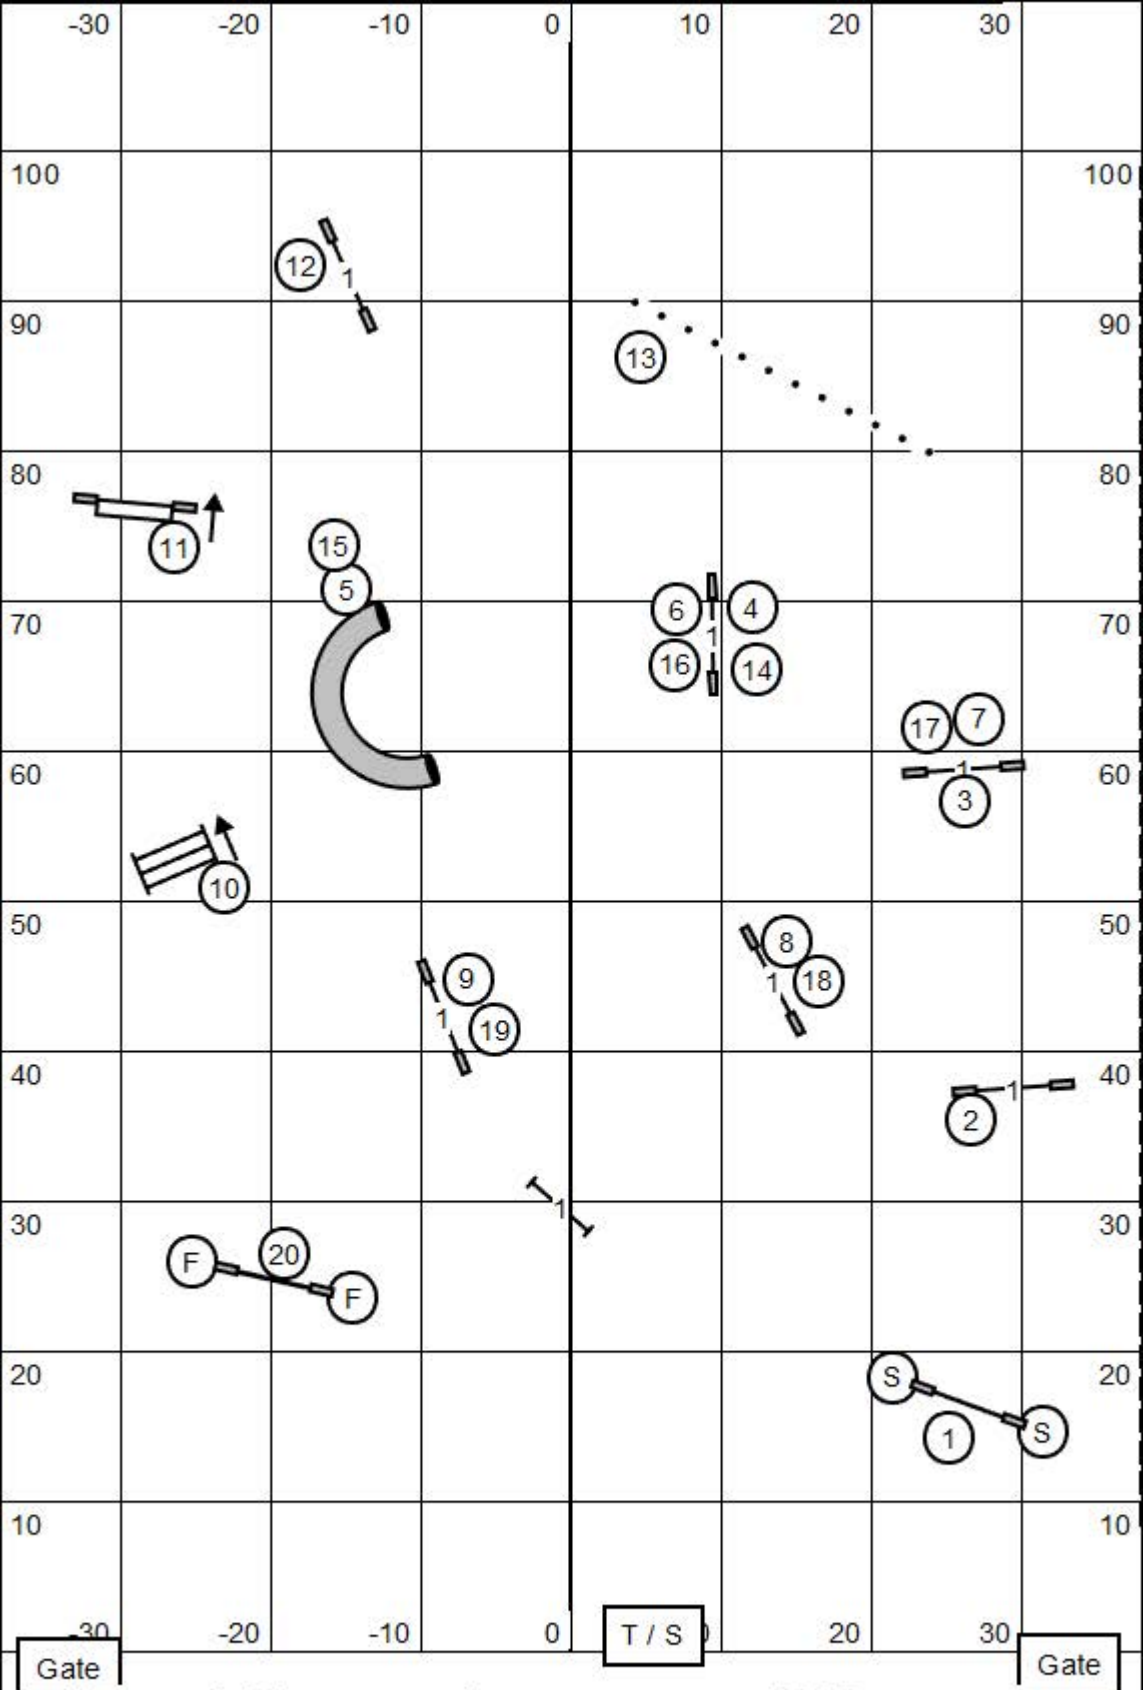

Exc / Master Jumpers w/ Weaves

Blue Ridge Dog Training Club

Winchester Sportplex (76' x 110') ~ Winchester, VA

AKC Judge Laura Kuterbach ~ 12/01/2023