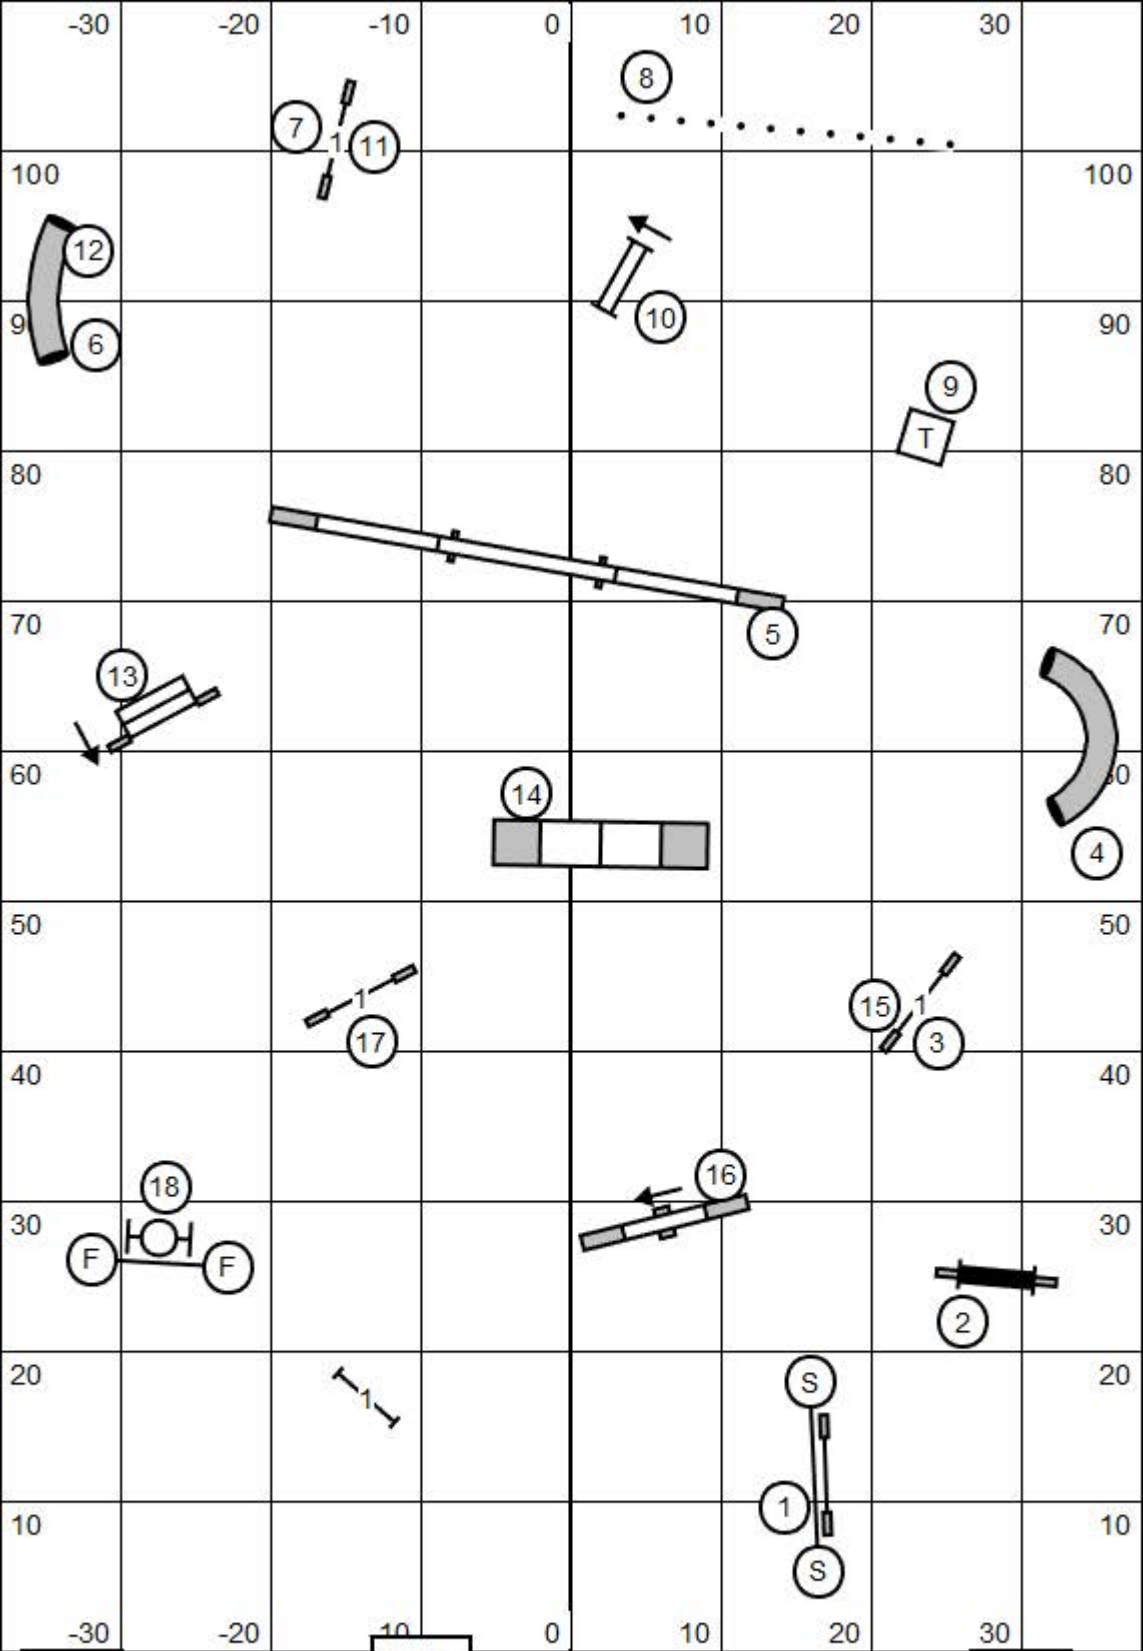

Exc/Master: 4 - 5 - 6 (dotted line)

Open: 4 - 5 (dashed line)

Novice: 4 - 5 (solid line)

Gate

F.A.S.T. ~ All Levels

T / S

Gate

Blue Ridge Dog Training Club

Winchester Sportplex (76' x 110') ~ Winchester, VA

AKC Judge Laura Kuterbach ~ 12/01/2023

Excellent / Master Standard

Blue Ridge Dog Training Club

Winchester Sportplex (76' x 110') ~ Winchester, VA

AKC Judge Laura Kuterbach ~ 12/01/2023

Gate

T / S

Gate

Open Standard

Blue Ridge Dog Training Club

Winchester Sportplex (76' x 110') ~ Winchester, VA

AKC Judge Laura Kuterbach ~ 12/01/2023

Novice Standard

Blue Ridge Dog Training Club

Winchester Sportplex (76' x 110') ~ Winchester, VA

AKC Judge Laura Kuterbach ~ 12/01/2023