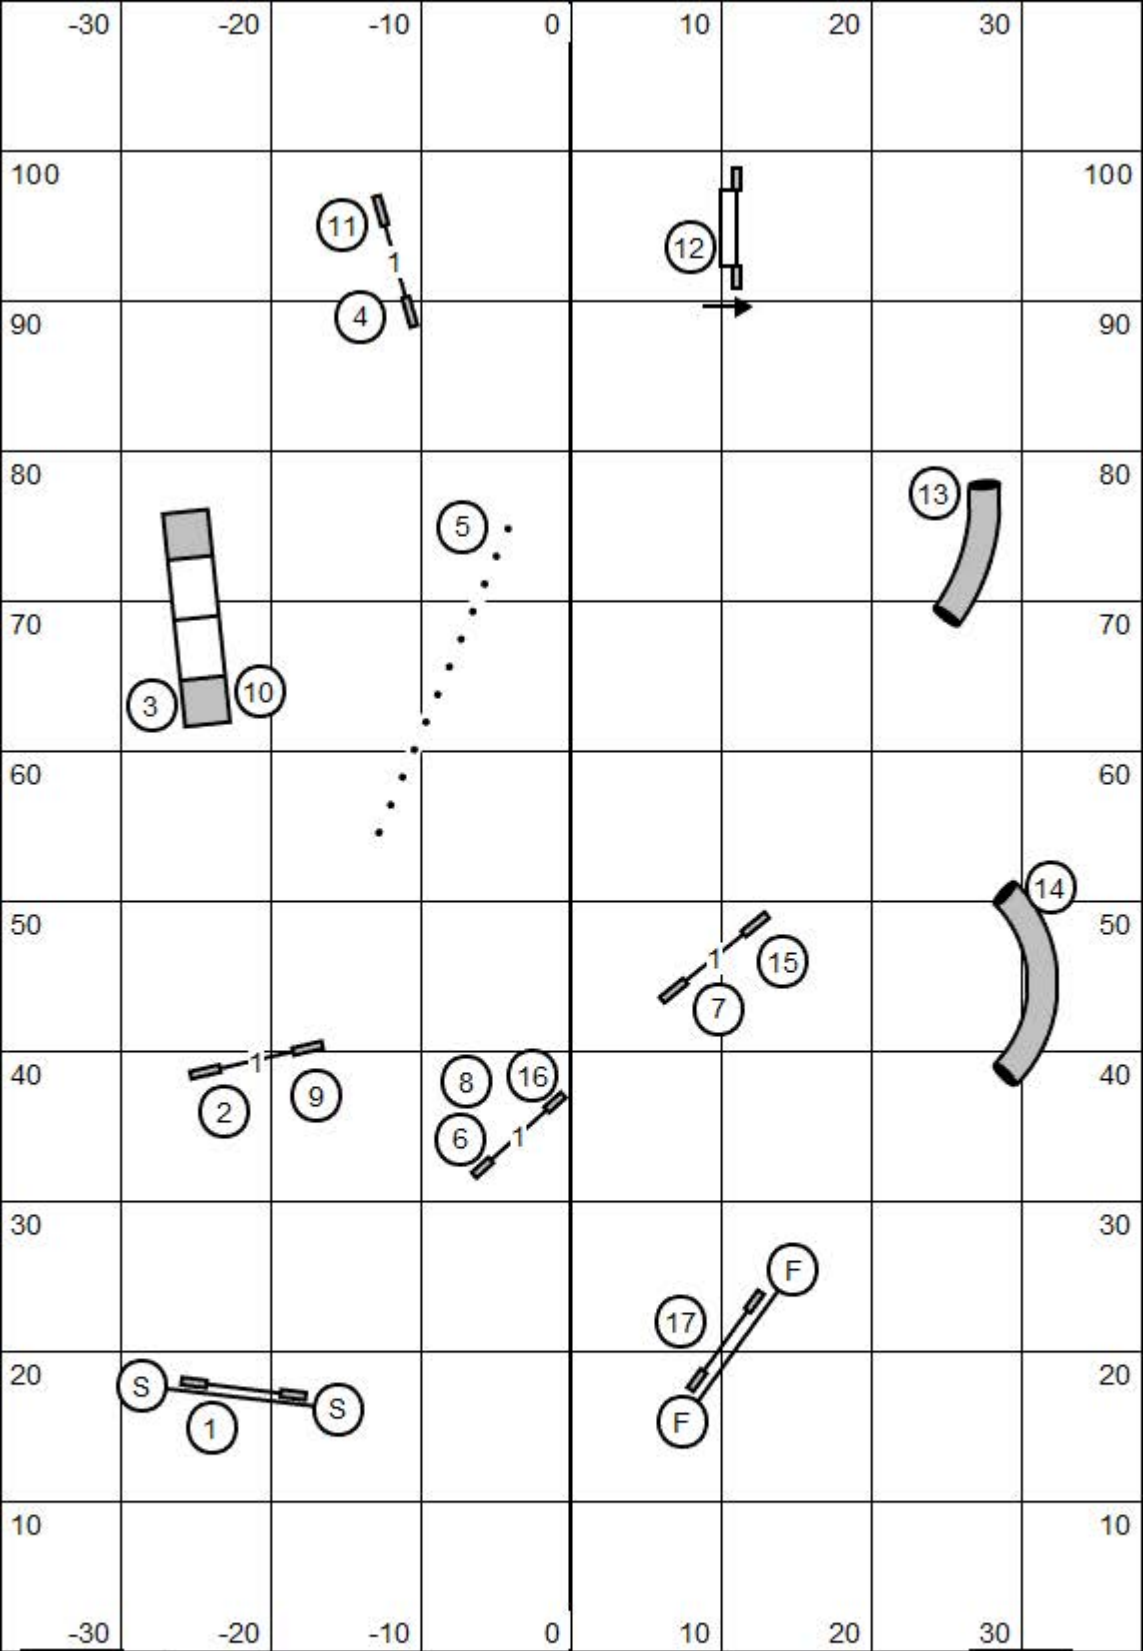

Gate

T / S

Gate

Time 2 Beat

Blue Ridge Dog Training Club

Winchester Sportplex (76' x 110') ~ Winchester, VA

AKC Judge Laura Kuterback ~ 12/03/2023