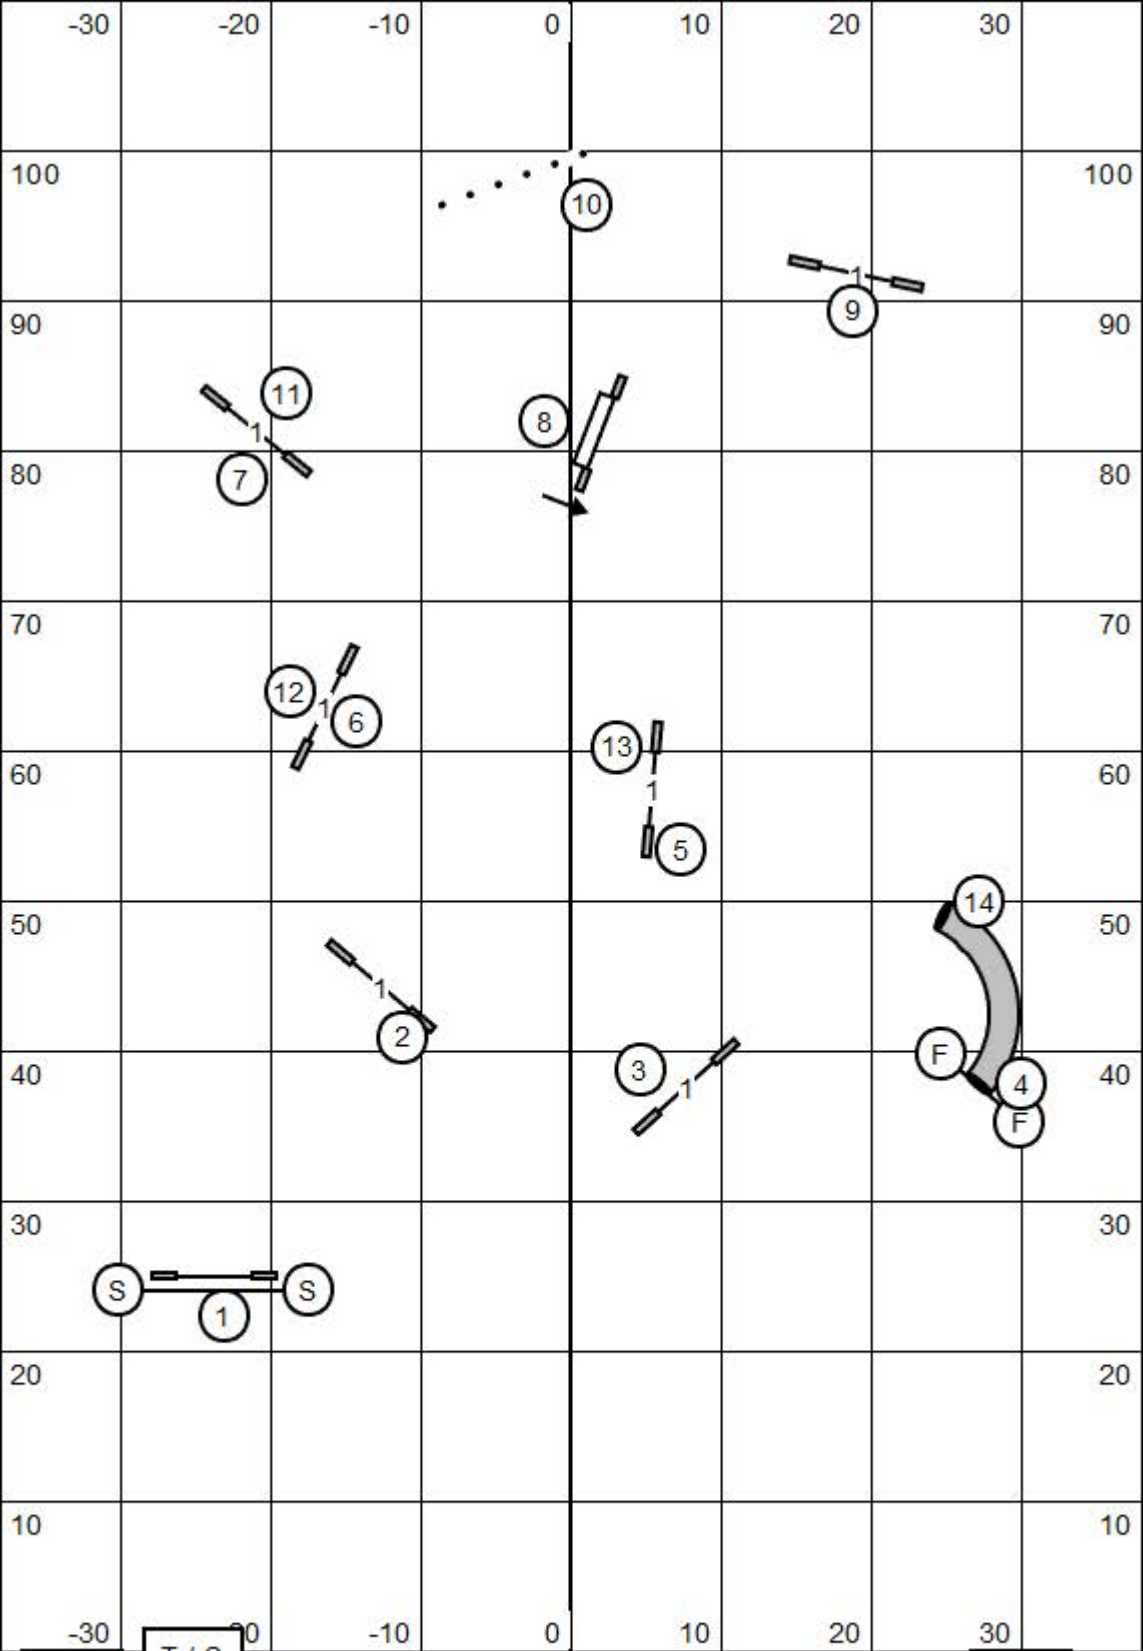

Winchester Sportplex (76' x 110') ~ Winchester, VA

AKC Judge Laura Kuterback ~ 12/03/2023

Open Jumpers w/ Weaves

Blue Ridge Dog Training Club

Winchester Sportplex (76' x 110') ~ Winchester, VA

AKC Judge Laura Kuterback ~ 12/03/2023

Gate

T/S

Gate

Novice Jumpers w/ Weaves
Blue Ridge Dog Training Club
 Winchester Sportplex (76' x 110') ~ Winchester, VA
 AKC Judge Laura Kuterback ~ 12/03/2023