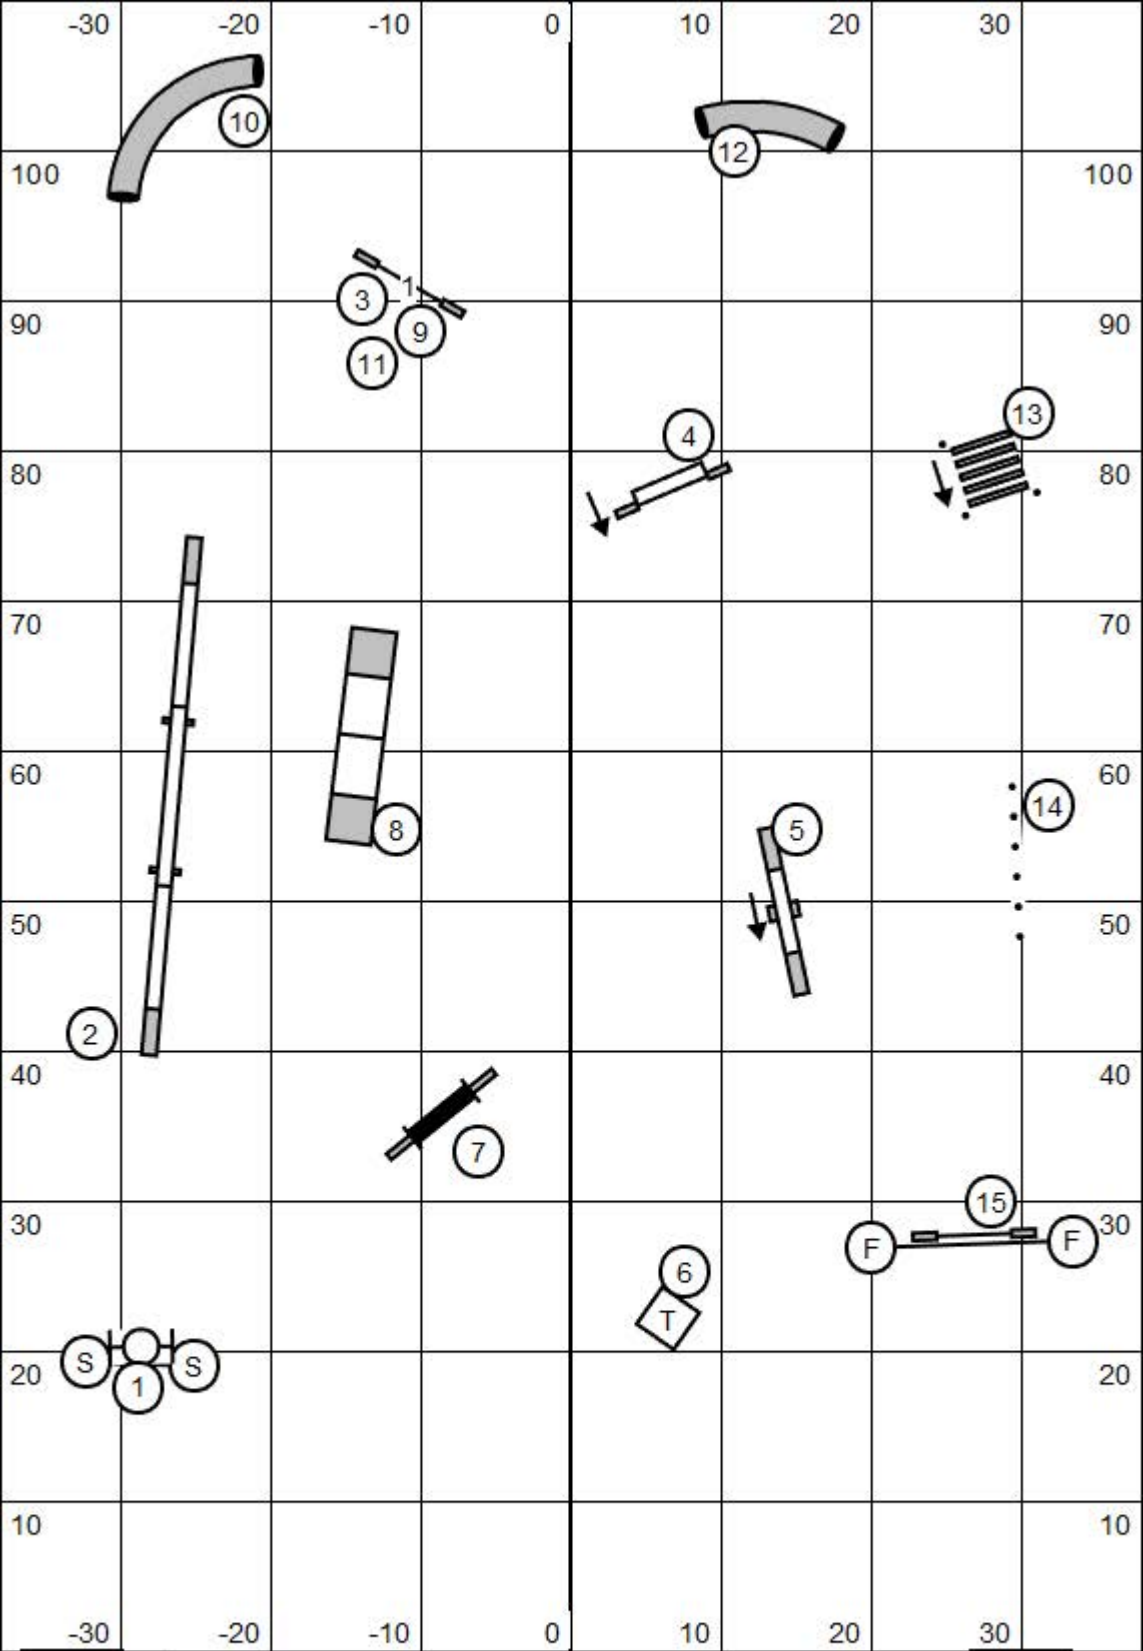

T / S

Gate

Master Standard

Blue Ridge Dog Training Club

Winchester Sportplex (76' x 110') ~ Winchester, VA

AKC Judge Laura Kuterback ~ 12/03/2023

Gate

T / S

Gate

Open Standard

Blue Ridge Dog Training Club

Winchester Sportplex (76' x 110') ~ Winchester, VA

AKC Judge Laura Kuterback ~ 12/03/2023

Novice Standard

Blue Ridge Dog Training Club

Winchester Sportplex (76' x 110') ~ Winchester, VA