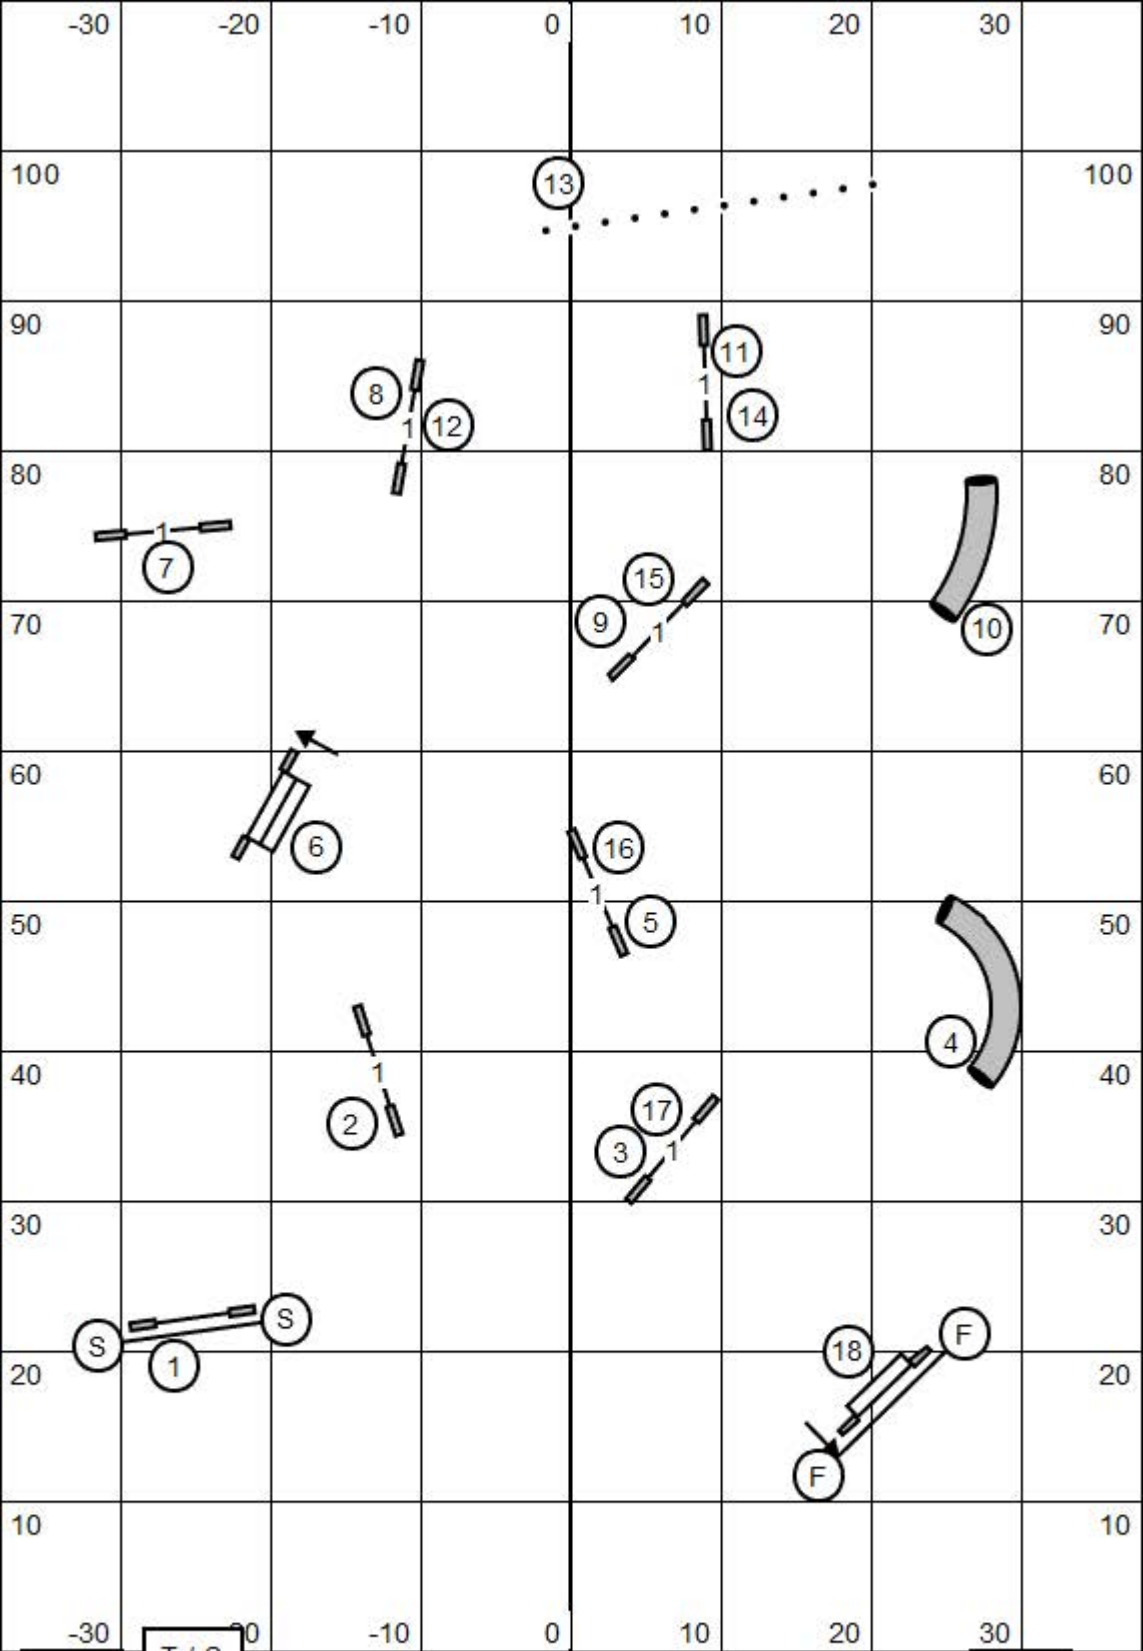

AKC Judge Laura Kuterback ~ 12/03/2023

Gate

T / S

Gate

Gate

T / S

Gate

Time 2 Beat

Blue Ridge Dog Training Club

Winchester Sportplex (76' x 110') ~ Winchester, VA

AKC Judge Laura Kuterback ~ 12/03/2023

Gate

T / S

Gate

Exc / Master Jumpers w/ Weaves

Blue Ridge Dog Training Club