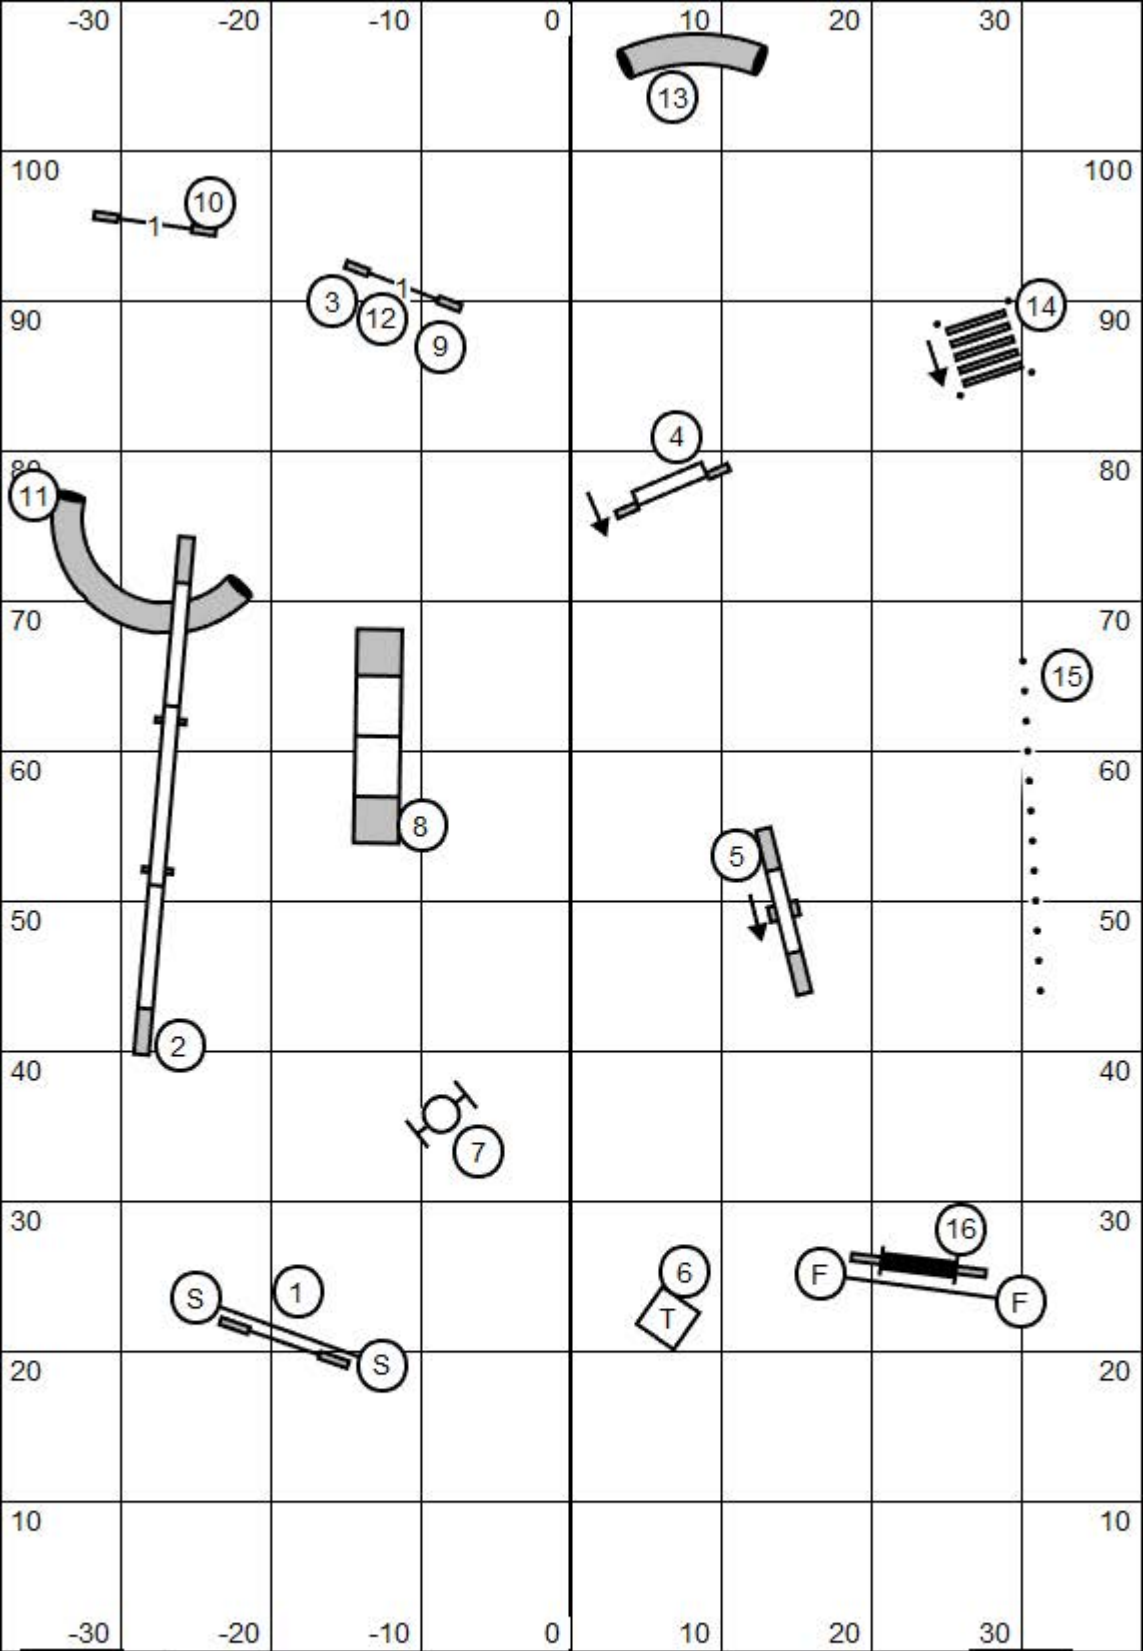

Gate

T / S

Gate

Premier Standard

Blue Ridge Dog Training Club

Winchester Sportplex (76' x 110') ~ Winchester, VA

AKC Judge Laura Kuterback ~ 12/03/2023

Gate

T / S

Gate

Master Standard

Blue Ridge Dog Training Club

Winchester Sportplex (76' x 110') ~ Winchester, VA

AKC Judge Laura Kuterback ~ 12/03/2023

Gate

T / S

Gate

Open Standard

Blue Ridge Dog Training Club

Winchester Sportplex (76' x 110') ~ Winchester, VA

AKC Judge Laura Kuterback ~ 12/03/2023

Novice Standard

Blue Ridge Dog Training Club

Winchester Sportplex (76' x 110') ~ Winchester, VA