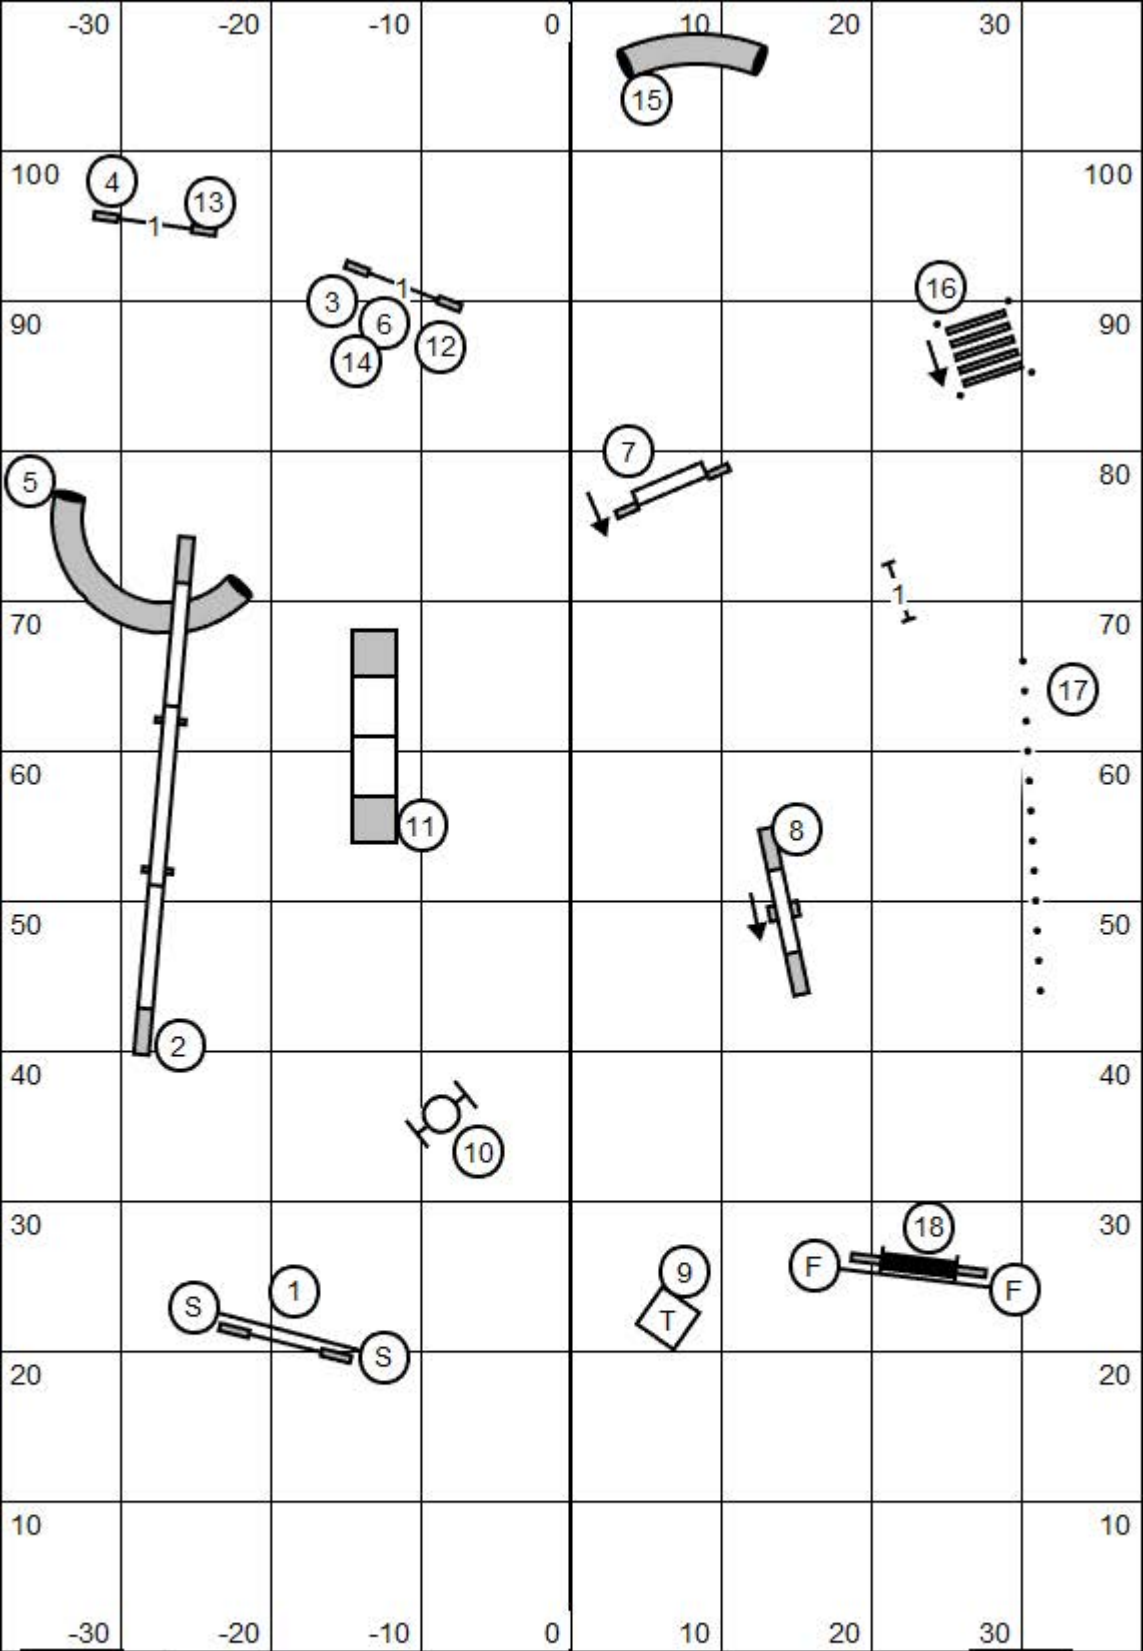

Gate

T / S

Gate

Premier Standard

Blue Ridge Dog Training Club

Winchester Sportplex (76' x 110') ~ Winchester, VA

AKC Judge Laura Kuterback ~ 12/03/2023

Gate

T / S

Gate

Master Standard

Blue Ridge Dog Training Club

Winchester Sportplex (76' x 110') ~ Winchester, VA

AKC Judge Laura Kuterback ~ 12/03/2023

Gate

T / S

Gate

Open Standard

Blue Ridge Dog Training Club

Winchester Sportplex (76' x 110') ~ Winchester, VA

AKC Judge Laura Kuterback ~ 12/03/2023

Novice Standard

Blue Ridge Dog Training Club

Winchester Sportplex (76' x 110') ~ Winchester, VA