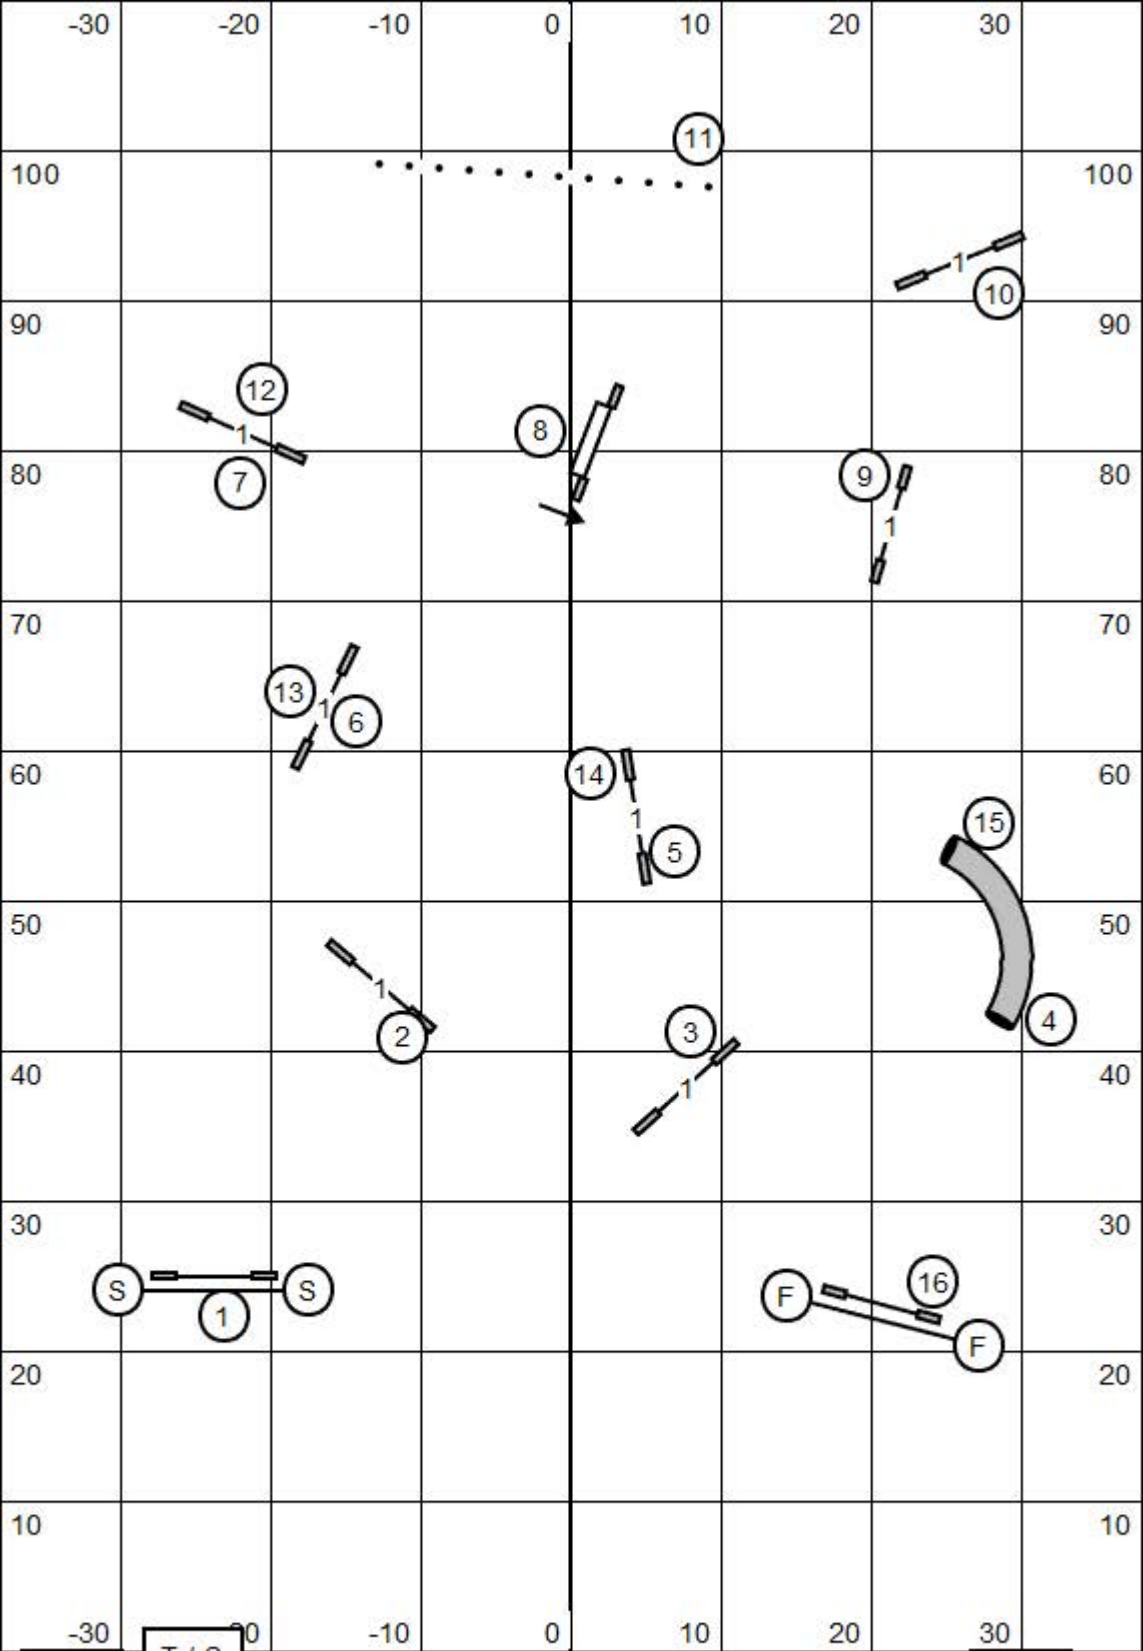

Open Jumpers w/ Weaves

Blue Ridge Dog Training Club

Winchester Sportplex (76' x 110') ~ Winchester, VA

AKC Judge Laura Kuterback ~ 12/03/2023